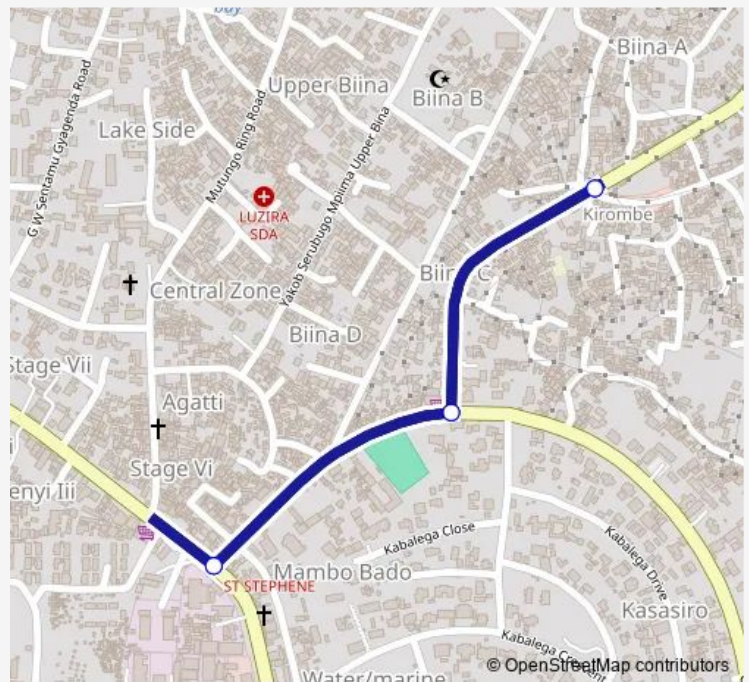

### Direction

Luzira Stage — Kirombe Taxi Stage

3 stops

[Open route schedule](#)

Luzira Stage

Harryz Supermarket

Kirombe Taxi Stage

### Route schedule

Luzira Stage — Kirombe Taxi Stage

Monday	06:30-19:00
Tuesday	06:30-19:00
Wednesday	06:30-19:00
Thursday	06:30-19:00
Friday	06:30-19:00
Saturday	06:30-19:00
Sunday	06:30-19:00

### Route info

Direction: Luzira Stage

Stops: 3

Trip Duration: 0 hour 4 min

**Ka155 — Kirombe Taxi Stage-Luzira Stage**

**Direction**

Kiroombe Taxi Stage — Luzira Stage

3 stops

[Open route schedule](#)

Kiroombe Taxi Stage

Harryz Supermarket

Luzira Stage