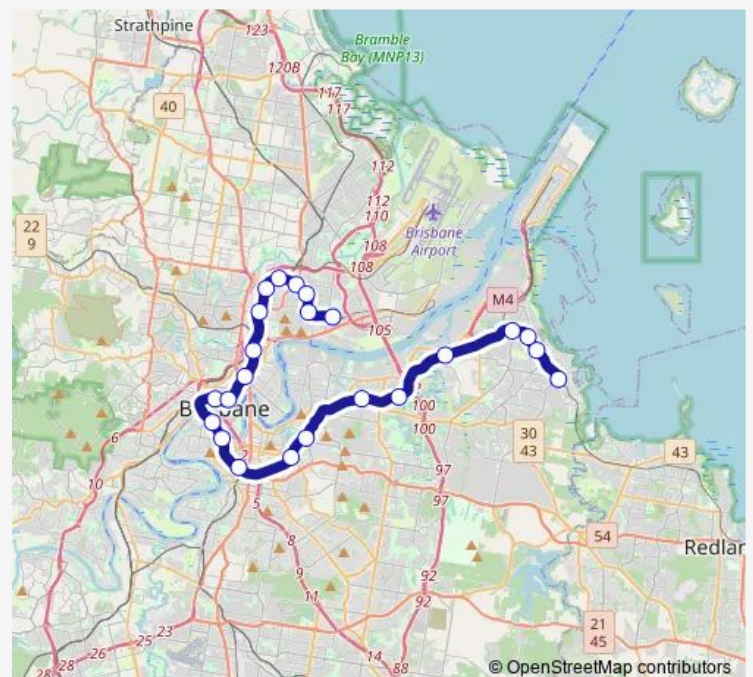

Fortitude Valley station, platform 2

Bowen Hills station, platform 2

Albion station, platform 2

Woolloowin station, platform 2

Eagle Junction station, platform 2

Route schedule

Manly station, platform 2 — Doomben station, platform 1

Monday 08:06

Tuesday 08:06

Wednesday 08:06

Thursday 08:06

Friday —

Saturday —

Sunday —

Route info

Direction: Manly station, platform 2

Stops: 25

Trip Duration: 1 hour 10 min

CLDB — Cleveland line - Doomben line

BusMaps

Clayfield station, platform 1

Hendra station, platform 1

Ascot station, platform 1