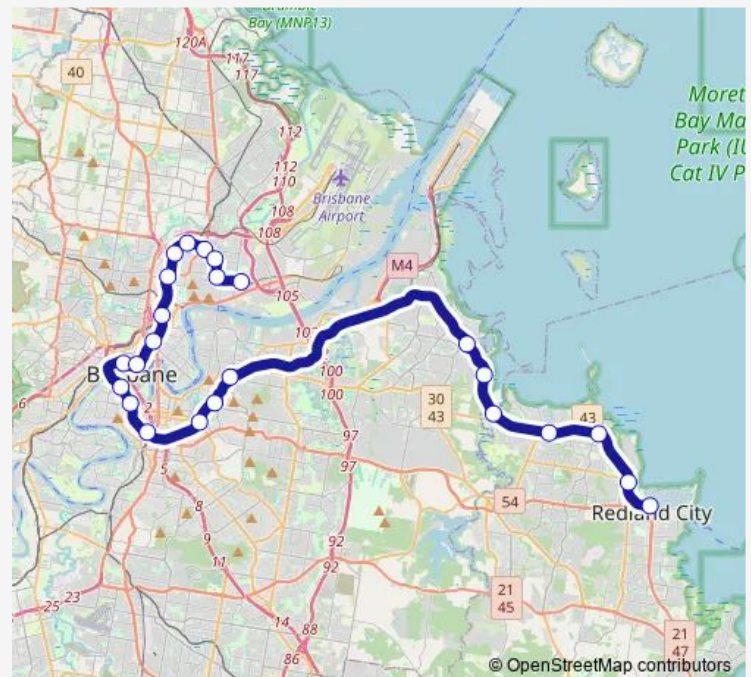

Albion station, platform 2

Woolloowin station, platform 2

Eagle Junction station, platform 2

### Route schedule

Manly station, platform 1 — Doomben station, platform 1

Monday 08:06

Tuesday 08:06

Wednesday 08:06

Thursday 08:06

Friday —

Saturday —

### Route info

Direction: Manly station, platform 1

Stops: 25

Trip Duration: 1 hour 10 min

Cldb — Cleveland - Doomben

Clayfield station, platform 1

Hendra station, platform 1

Ascot station, platform 1