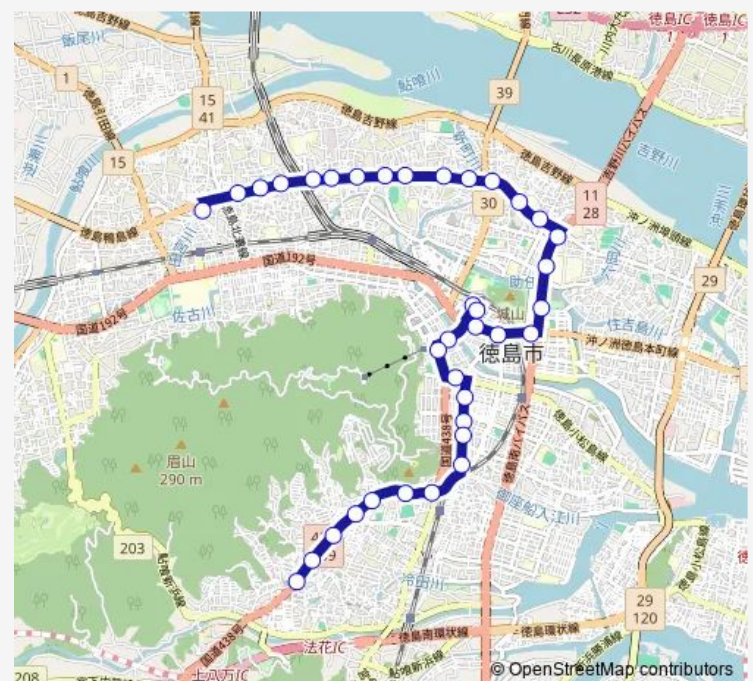

Saturday 18:50-19:45

Sunday 18:50-19:45

Route info

Direction: 島田石橋

Stops: 36

Trip Duration: 0 hour 45 min

6 市原線・島田石橋線

徳島駅前

Thursday 06:40-19:45

Friday 06:40-19:45

Saturday 18:50-19:45

Sunday 18:50-19:45

Route info

Direction: 市原

Stops: 36

Trip Duration: 0 hour 38 min