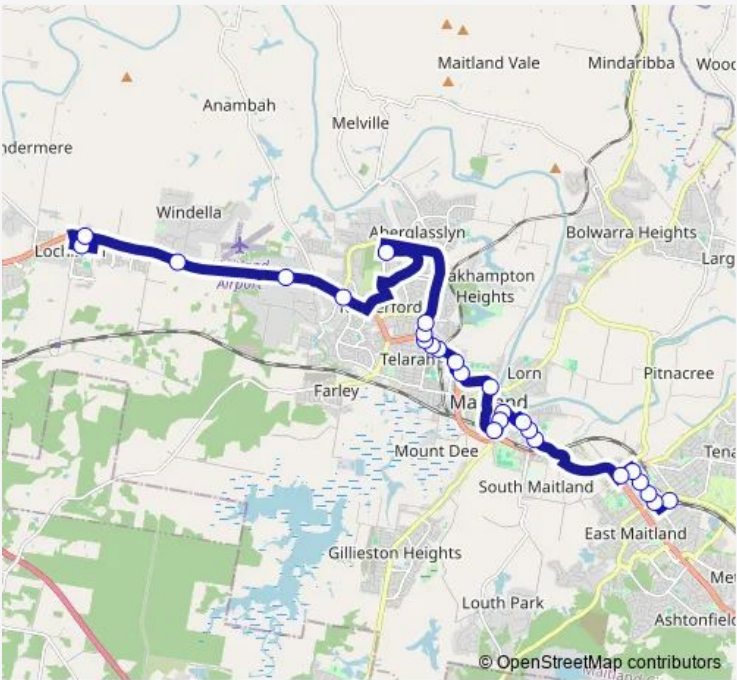

**School Bus 2191 East Maitland to All Saints College Lochinvar**

[Go to website](#)

**Direction**  
 Victoria Street Station, Victoria St — St Joseph's College, New England Hwy

26 stops

[Open route schedule](#)

- Victoria Street Station, Victoria St
- East Maitland Post Office, Lawes St
- Lawes St After George St
- Lawes St Before William St
- Lawes St At Grant St
- Melbourne St Opp Tyrell St
- High St At Smith St
- Maitland Town Hall, High St
- High St Opp Free Church St
- Ken Tubman Dr At Elgin St
- Elgin St Opp Maitland Public School
- Maitland Station, Railway St
- High St Opp Maitland Court House
- High St After Bonar St
- New England Hwy Opp Mt Pleasant St
- New England Hwy At John St
- New England Hwy After Walter St
- New England Hwy Opp Aberglasslyn Rd
- Aberglasslyn Rd Opp Queen St
- Aberglasslyn Rd After Second Av

**Route schedule**  
 Victoria Street Station, Victoria St — St Joseph's College, New England Hwy

Monday	07:35
Tuesday	07:35
Wednesday	07:35
Thursday	07:35
Friday	07:35
Saturday	—
Sunday	—

**Route info**

Direction: Victoria Street Station, Victoria St

Stops: 26

Trip Duration: 0 hour 43 min

Budgerree Dr After Weblands St

New England Hwy Before Racecourse Rd

459 New England Hwy

New England Hwy Opp River Rd

St Patricks Primary School, Gregory Rd