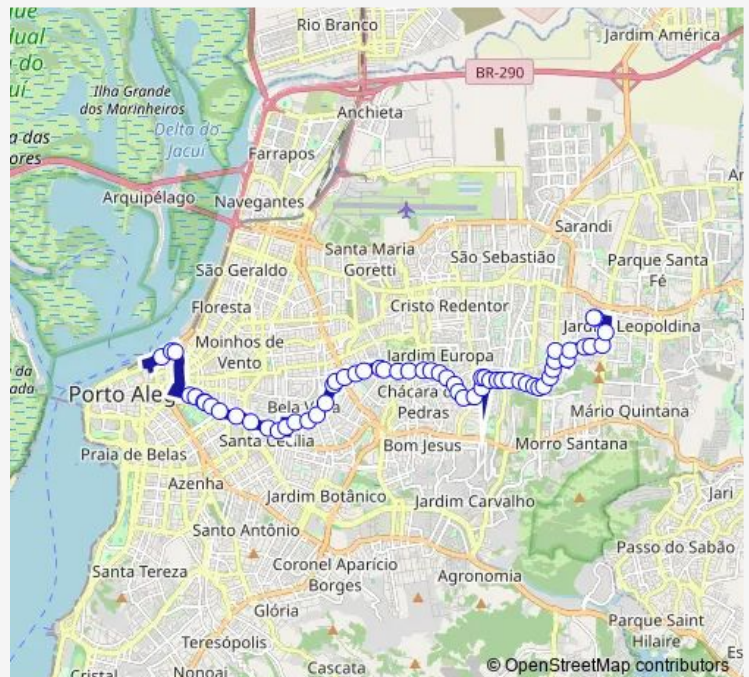

### Route schedule

ZN INDEFINIDA PAPA PIO XII — Edgar Koetz

Monday 06:33-07:38

Tuesday 06:33-07:38

Wednesday 06:33-07:38

Thursday 06:33-07:38

Friday 06:33-07:38

Saturday 06:13-07:28

### Route info

Direction: ZN INDEFINIDA PAPA PIO XII

Stops: 57

Trip Duration: 0 hour 50 min

4292 — Protasio / Iguatemi / DEZ DE Maio

CIRCULAR

FERNANDO PIMENTEL

PRAZERES