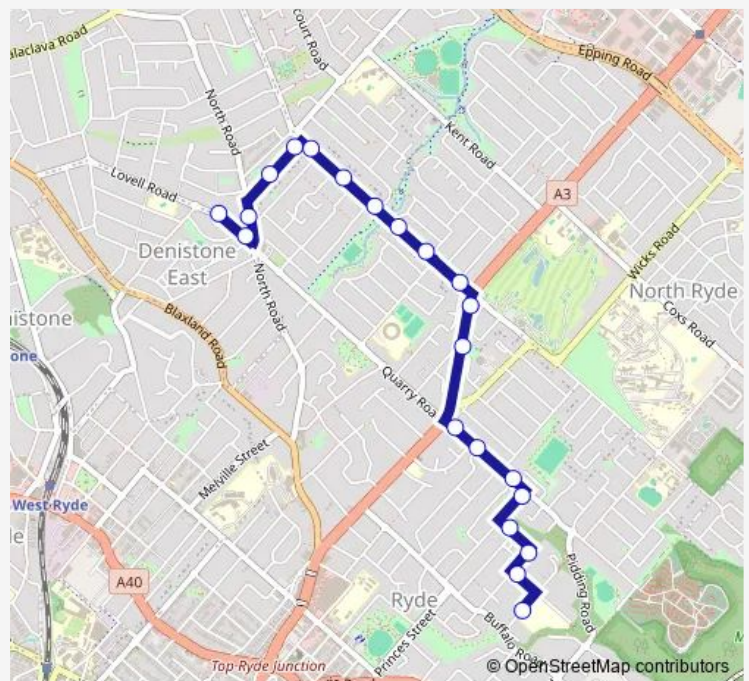

Bridge Rd After Brendon St

Bridge Rd At Flinders Rd

Bridge Rd At Eastview Av

Lane Cove Rd After Twin Rd

Byron Park, Lane Cove Rd

Quarry Rd After Lane Cove Rd

Quarry Rd Opp Woodbine Cres

Quarry Rd Opp Jones St

Gardener Av At Quarry Rd

Bidgee Rd Opp Bidgee Park

Aitchandar Rd Opp Bidgee Rd

Forrest Rd After Aitchandar Rd

**Route schedule**

Macquarie Anglican Church, Lovell Rd — Ryde Secondary College, Malvina Rd

Monday	—
Tuesday	07:59
Wednesday	07:59
Thursday	07:59
Friday	07:59
Saturday	—
Sunday	—

**Route info**

Direction: Macquarie Anglican Church, Lovell Rd

Stops: 21

Trip Duration: 0 hour 19 min

632w — Macquarie Anglican Church to Ryde Secondary College **BusMaps**

632w School Bus time schedules and route maps are available in an offline PDF at [busmaps.com](https://busmaps.com). Use the [busmaps.com](https://busmaps.com) website to see live bus times, train schedule or subway schedule, and step-by-step directions for all public transit in Sydney