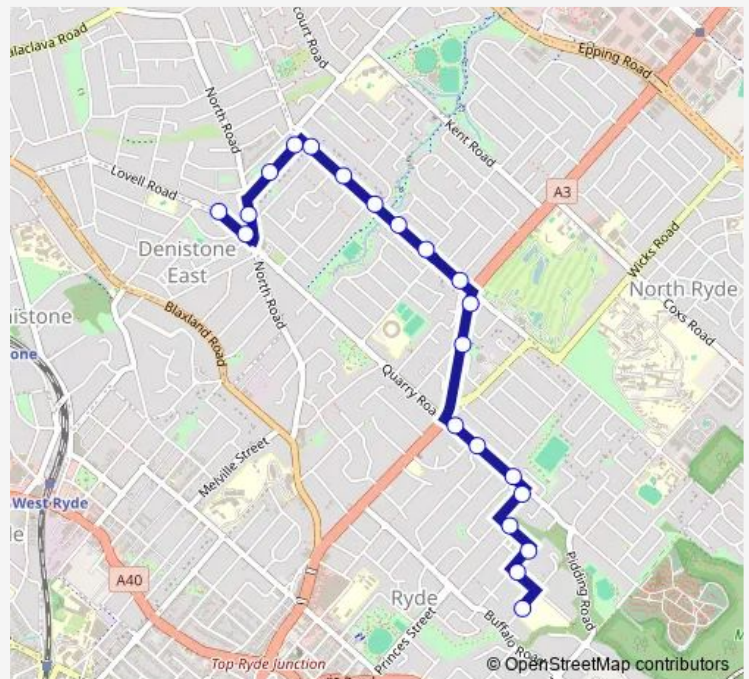

Lovell Rd Opp Richmond St

North Rd Opp Watts Rd

14 Tallwood Av

Tallwood Av Before Bridge Rd

Bridge Rd Opp Watts Rd

Bridge Rd Opp Olive St

Bridge Rd At Patricia St

Bridge Rd After Brendon St

Bridge Rd At Flinders Rd

Bridge Rd At Eastview Av

Lane Cove Rd After Twin Rd

Byron Park, Lane Cove Rd

Quarry Rd After Lane Cove Rd

Quarry Rd Opp Woodbine Cres

Quarry Rd Opp Jones St

Gardener Av At Quarry Rd

Bidgee Rd Opp Bidgee Park

Aitchandar Rd Opp Bidgee Rd

Forrest Rd After Aitchandar Rd

Route schedule

Macquarie Anglican Church, Lovell Rd — Ryde Secondary College, Malvina Rd

Monday	07:59
Tuesday	07:59
Wednesday	07:59
Thursday	07:59
Friday	07:59
Saturday	—
Sunday	—

Route info

Direction: Macquarie Anglican Church, Lovell Rd

Stops: 21

Trip Duration: 0 hour 19 min

632w — Macquarie Anglican Church to Ryde Secondary College **BusMaps**

632w School Bus time schedules and route maps are available in an offline PDF at busmaps.com. Use the busmaps.com website to see live bus times, train schedule or subway schedule, and step-by-step directions for all public transit in Sydney