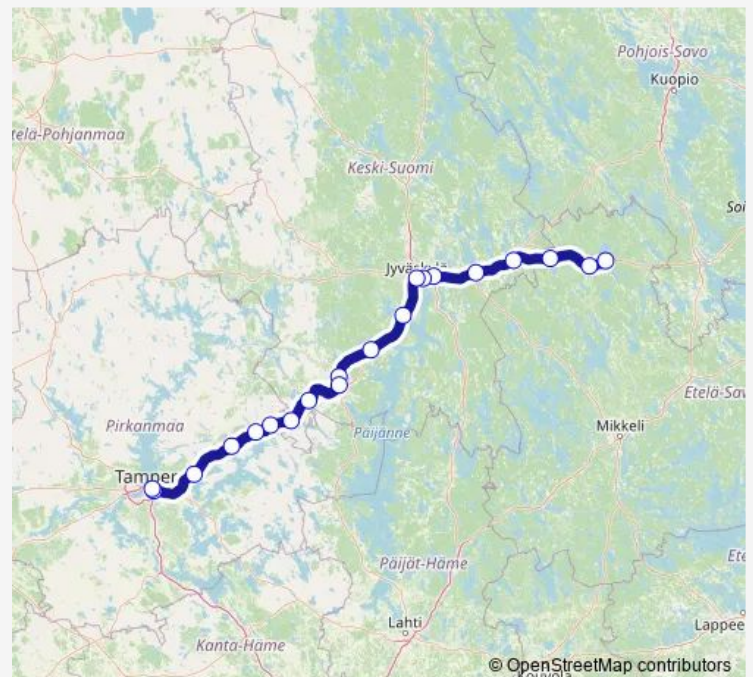

## Route schedule

Pieksämäki — Tampere

Monday 18:10

Tuesday 18:10

Wednesday 18:10

Thursday 18:10

Friday —

Saturday 18:10

## Route info

Direction: Pieksämäki

Stops: 20

Trip Duration: 2 hour 40 min

■ IC 148 — Pieksämäki - Tampere