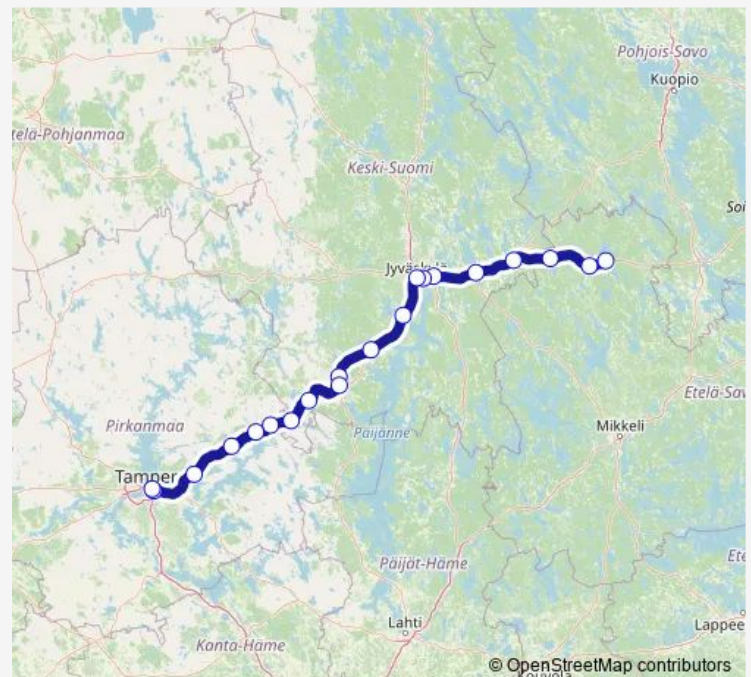

## Route schedule

Pieksämäki — Tampere

Monday 18:10

Tuesday 18:10

Wednesday 18:10

Thursday 18:10

Friday —

Saturday 18:10

## Route info

Direction: Pieksämäki

Stops: 20

Trip Duration: 2 hour 40 min

■ IC 148 — Pieksämäki - Tampere

**BusMaps**