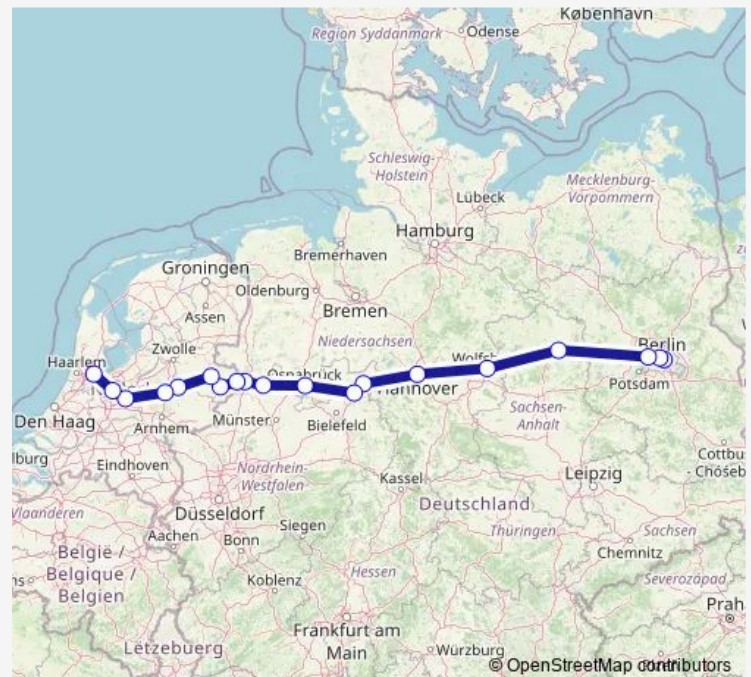

Wolfsburg Hbf

Hannover Hbf

Minden(Westf)

Bad Oeynhausen

Osnabrück Hbf

Rheine

Bad Bentheim

Bad Bentheim(Gr)

Hengelo

Almelo

Deventer

Apeldoorn

Amersfoort

Hilversum

Amsterdam Centraal

### Route schedule

Berlin Ostbahnhof — Amsterdam Centraal

Monday 08:23-08:22

Tuesday 08:23-08:22

Wednesday 08:23-08:22

Thursday 08:23-08:22

Friday 08:23-08:22

Saturday 08:23-08:22

### Route info

Direction: Berlin Ostbahnhof

Stops: 19

Trip Duration: 6 hour 37 min

■ IC 148

IC 148 Rail time schedules and route maps are available in an offline PDF at [busmaps.com](https://busmaps.com). Use the [busmaps.com](https://busmaps.com) website to see live bus times, train schedule or subway schedule, and step-by-step directions for all public transit in Berlin