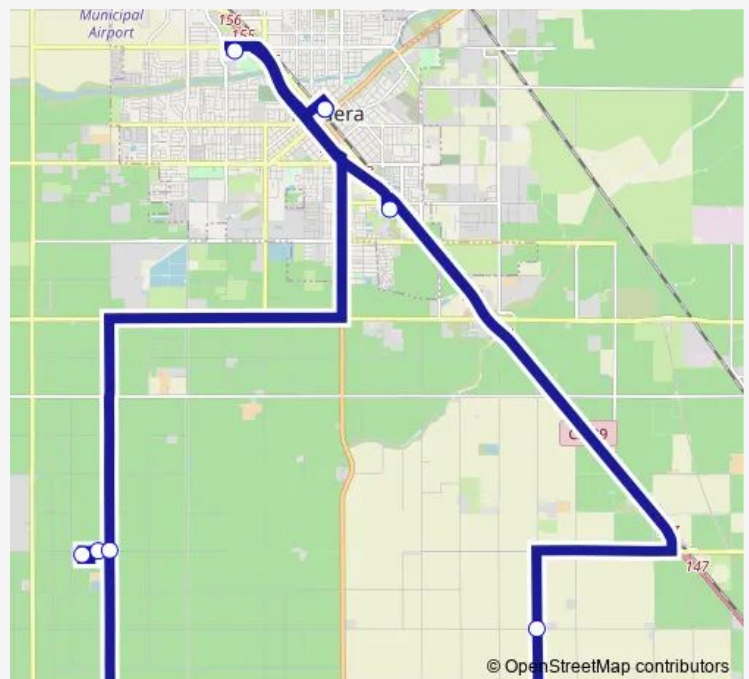

Madera Hospital

Eastin Arcola

Ripperdan

La Vina - Vina St.

La Vina - Casa de La Vina

La Vina - Rd. 24/Ave. 9 - Mkt.

Intermodal Center/Downtown Madera

Route schedule

Route info

Direction: Intermodal Center/Downtown Madera

Stops: 9

Trip Duration: 1 hour 6 min

Eastin Arcola - Ripperdan - La Vina

Direction

Intermodal Center/Downtown Madera — Intermodal Center/Downtown Madera

9 stops

[Open route schedule](#)

Intermodal Center/Downtown Madera

Eastin Arcola

Ripperdan

La Vina - Vina St.

La Vina - Casa de La Vina

La Vina - Rd. 24/Ave. 9 - Mkt.

Thursday —

Friday 08:45

Saturday —

Sunday —

Route info

Direction: Intermodal Center/Downtown Madera

Stops: 9

Trip Duration: 1 hour 4 min