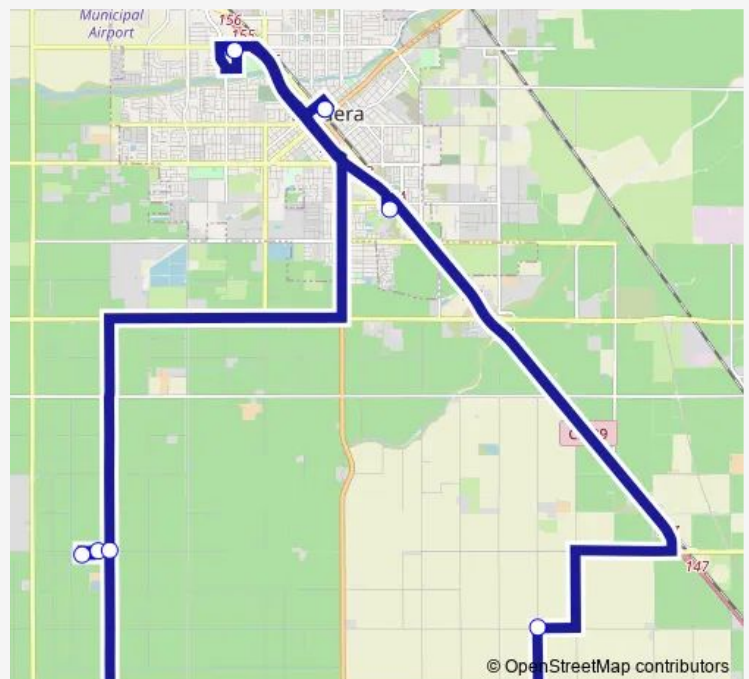

Madera Hospital

Eastin Arcola

Ripperdan

La Vina - Vina St.

La Vina - Casa de La Vina

La Vina - Rd. 24/Ave. 9 - Mkt.

Intermodal Center/Downtown Madera

Route schedule

Route info

Direction: Intermodal Center/Downtown Madera

Stops: 9

Trip Duration: 1 hour 6 min

Eastin Arcola - Ripperdan - La Vina

Direction

Intermodal Center/Downtown Madera — Intermodal Center/Downtown Madera

9 stops

[Open route schedule](#)

Intermodal Center/Downtown Madera

Eastin Arcola

Ripperdan

La Vina - Vina St.

La Vina - Casa de La Vina

La Vina - Rd. 24/Ave. 9 - Mkt.

Thursday —

Friday 08:45

Saturday —

Sunday —

Route info

Direction: Intermodal Center/Downtown Madera

Stops: 9

Trip Duration: 1 hour 4 min