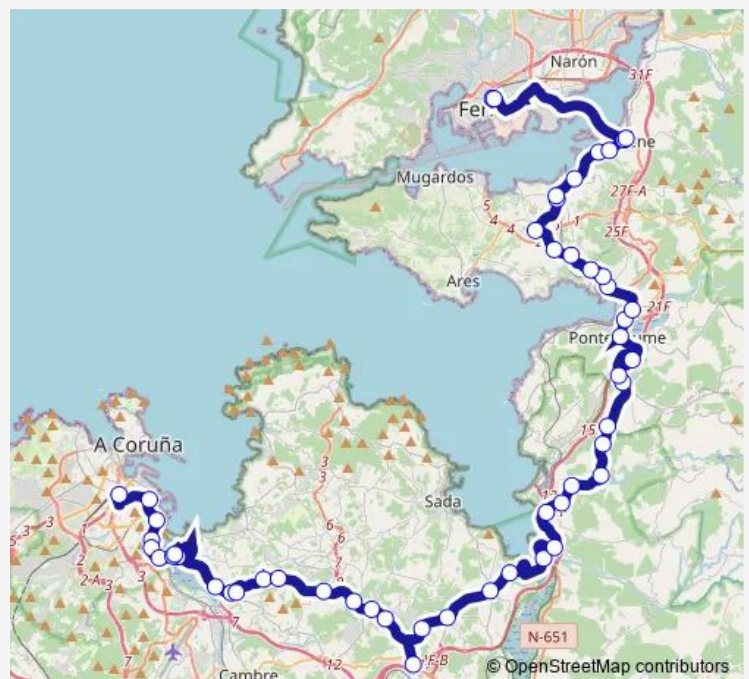

Thursday —

Friday 12:00

Saturday —

Sunday —

Route info

Direction: Ferrol E.A.

Stops: 52

Trip Duration: 1 hour 40 min

Insua

Fiobre

San Isidro

Santa Marta de Babío

Polígono Bergondo

Guísamo

C.P. Bergondo

Espírito Santo