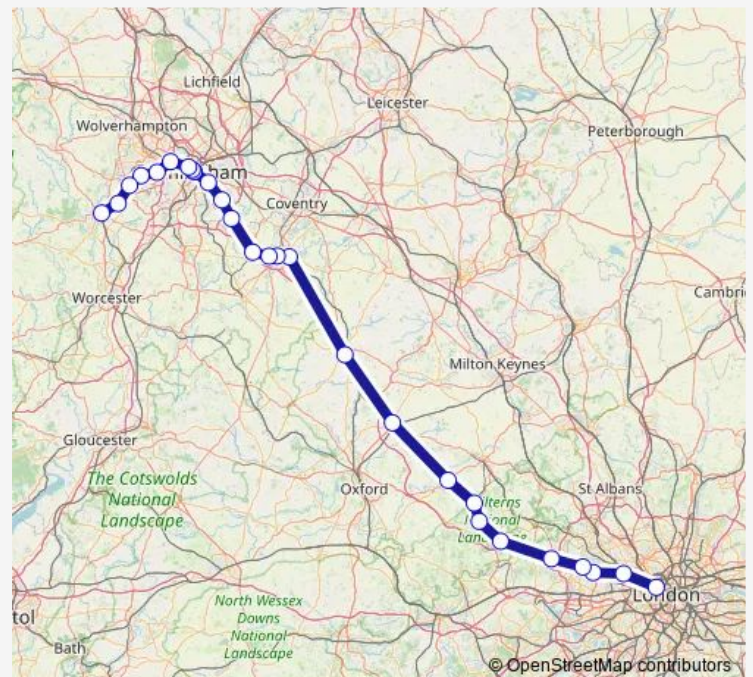

Tyseley

Birmingham Moor Street

Birmingham Snow Hill

Route schedule

London Marylebone — Kidderminster

Monday —

Tuesday —

Wednesday —

Thursday —

Friday —

Saturday 16:46

Sunday —

Route info

Direction: London Marylebone

Stops: 27

Trip Duration: 2 hour 55 min

London Marylebone — Kidderminster

27 stops

[Open route schedule](#)

London Marylebone

Wembley Stadium

South Ruislip

West Ruislip

Gerrards Cross

Trip Duration: 2 hour 34 min

Blakedown

Kidderminster

Direction

London Marylebone — Kidderminster

26 stops

[Open route schedule](#)

London Marylebone