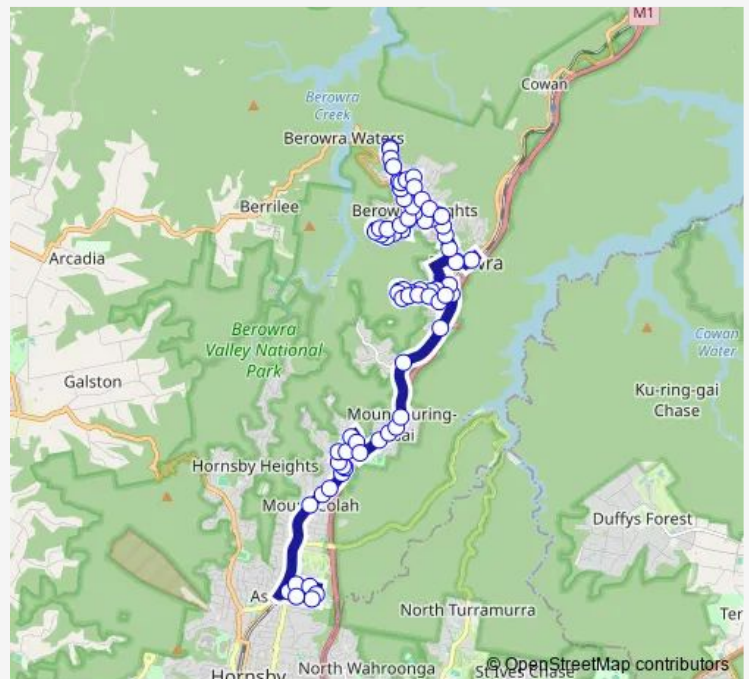

Pacific Hwy At Playfair Rd

Pacific Hwy After Playfair Rd

Pacific Hwy Before Beryl Av

Hunt Reserve, Pacific Hwy

Hunt Reserve, Beryl Av

Beryl Av At Heaney Cl

Red Cedar Dr At Chestnut Rd

Red Cedar Dr Before Foxglove Rd

Lancelot St At Gloria Cl

Excelsior Rd At Sue Pl

Excelsior Rd At Pacific Hwy

Pacific Hwy Before Alicia Rd

Pacific Hwy Before Nyara Rd

**Route schedule**

St Patrick's Primary School, Royston Pde — Berowra Pre-School Centre, Hillcrest Rd

Monday	15:00
Tuesday	15:00
Wednesday	15:00
Thursday	15:00
Friday	—
Saturday	—
Sunday	—

**Route info**

Direction: St Patrick's Primary School, Royston Pde

Stops: 74

Trip Duration: 1 hour 5 min

9072 — St Patricks PS to St Bernards School via Berowra Heights

Turner Rd Opp Alston Dr

114 Turner Rd

Turner Rd At Gooraway Pl

Elizabeth St At Turner Rd

Elizabeth St At Suzanne Cl

Elizabeth St At Woodcourt Rd

Woodcourt Rd At Lonsdale Av

Woodcourt Rd Before Alan Rd