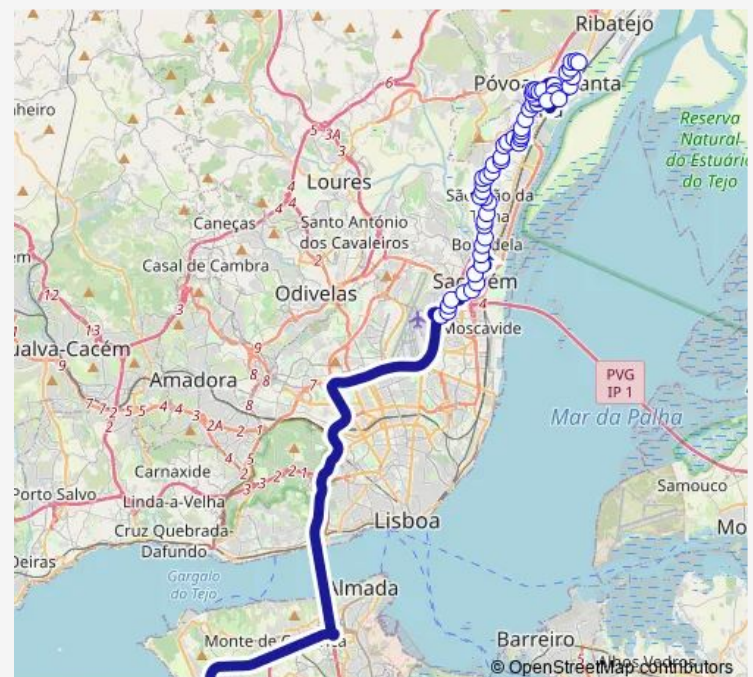

Thursday 13:30-18:00

Friday 13:30-18:00

Saturday 13:30-18:00

Sunday 13:30-18:00

Route info

Direction: Costa da Caparica (Terminal) P2

Stops: 58

Trip Duration: 1 hour 20 min