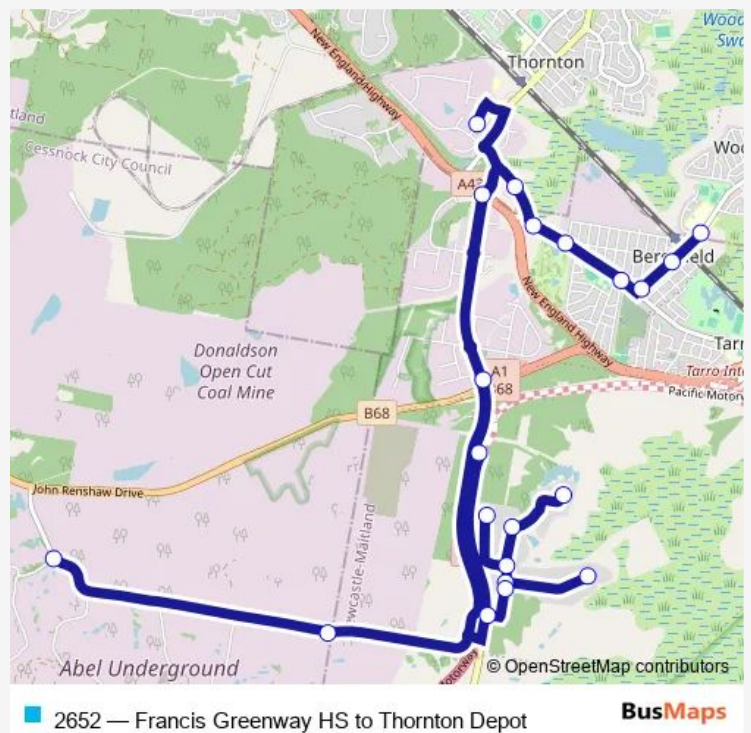

School Bus 2652 Francis Greenway HS to Thornton Depot

[Go to website](#)

Direction

Lawson Av Opp Francis Greenway High School — Pipeclay Av Before Glenwood Dr

21 stops

[Open route schedule](#)

- Lawson Av Opp Francis Greenway High School
- Lawson Av Opp St Paul's Anglican Church
- Lawson Av Opp Beresfield Public School
- Anderson Dr Opp Greville St
- Beresfield Golf Course, Anderson Dr (Hail And Ride)
- Anderson Dr Opp Glenwood Rd (Hail And Ride)
- Desalis Dr After Poynton Pl
- Pacific Mwy Before John Renshaw Dr
- Lenaghans Dr After Pacific Mwy
- Black Hill Public School, Black Hill Rd (Hail And Ride)
- Black Hill Rd At Browns Rd (Hail And Ride)
- Phoenix Rd Opp Forsythe Pde
- 32 Forsythe Pde (Hail And Ride)
- Phoenix Rd At Walter Pde
- 21 Walter Pde
- Phoenix Rd Opp Cahill Cl
- 16 Cahill Cl (Hail And Ride)
- Phoenix Rd After Forsythe Pde
- Wayaba Rd At Lenaghans Dr (Hail And Ride)
- Weakleys Dr Before New England Hwy
- Pipeclay Av Before Glenwood Dr

Route schedule

Lawson Av Opp Francis Greenway High School — Pipeclay Av Before Glenwood Dr

Monday	14:57
Tuesday	14:57
Wednesday	14:57
Thursday	14:57
Friday	14:57
Saturday	—
Sunday	—

Route info

Direction: Lawson Av Opp Francis Greenway High School

Stops: 21

Trip Duration: 0 hour 40 min