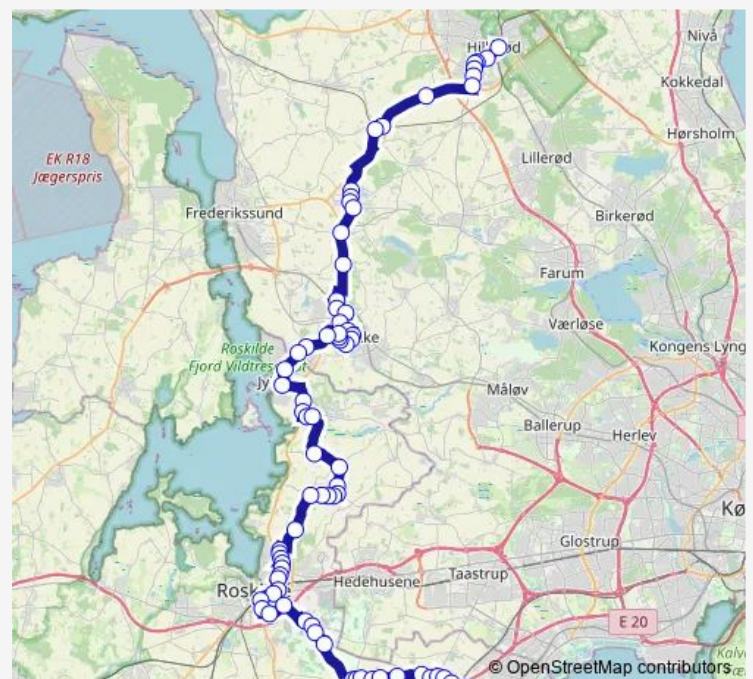

### Route schedule

Hillerød St. — Greve St.

Monday —

Tuesday —

Wednesday —

Thursday —

Friday —

Saturday 02:22-04:22

### Route info

Direction: Hillerød St.

Stops: 77

Trip Duration: 1 hour 46 min

91N

Skjoldsvej (Frode Fredegods Vej)

Roarsvej (Frode Fredegods Vej)

Stengårdsskolen (Frode Fredegods Vej)