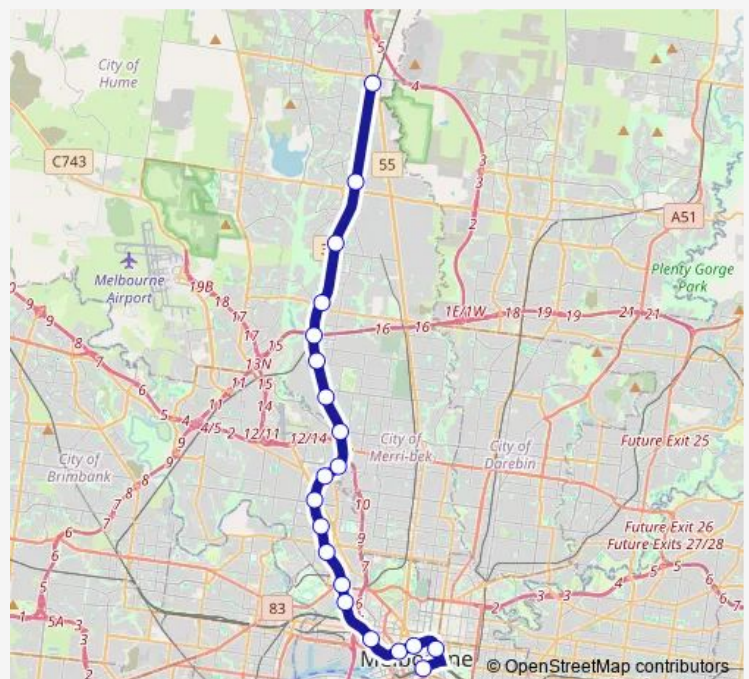

Rail Craigieburn Craigieburn - City

[Go to website](#)

Direction

Glenroy Railway Station (Glenroy) — Jacana Railway Station (Glenroy)

2 stops

[Open route schedule](#)

Glenroy Railway Station (Glenroy)

Jacana Railway Station (Glenroy)

Route schedule

Glenroy Railway Station (Glenroy) — Jacana Railway Station (Glenroy)

Monday	20:55-01:05 ⁺¹
Tuesday	20:55-01:05 ⁺¹
Wednesday	20:55-01:05 ⁺¹
Thursday	—
Friday	—
Saturday	—
Sunday	20:55-01:05 ⁺¹

Route info

Direction: Glenroy Railway Station (Glenroy)

Stops: 2

Trip Duration: 0 hour 4 min

Craigieburn — Craigieburn - City

Direction

Broadmeadows Railway Station (Broadmeadows) —
Flinders Street Railway Station (Melbourne City)

17 stops

[Open route schedule](#)

Broadmeadows Railway Station (Broadmeadows)

Jacana Railway Station (Glenroy)

Glenroy Railway Station (Glenroy)

Oak Park Railway Station (Oak Park)

Pascoe Vale Railway Station (Pascoe Vale)