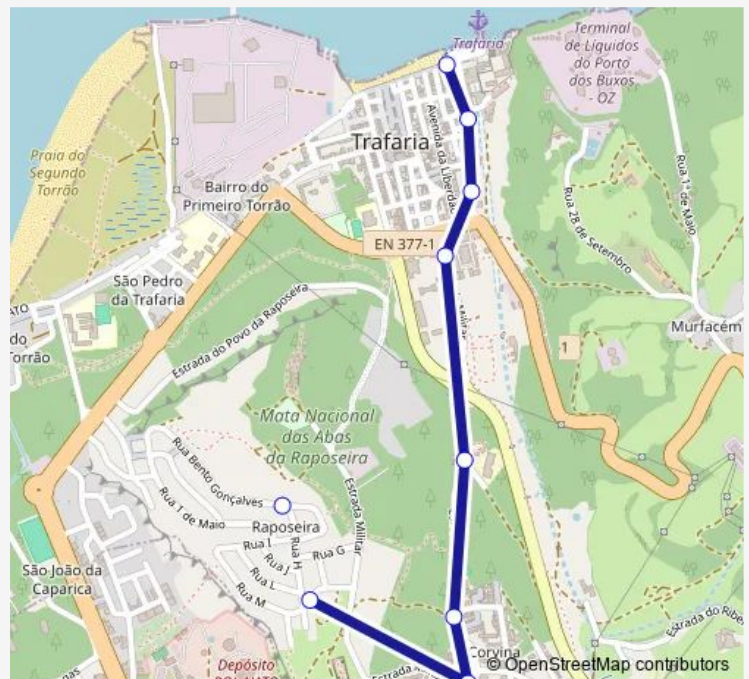

### Direction

Qta Raposeira (R H Lte 78) — Trafaria (Lgo Porto Lisboa) Terminal

9 stops

[Open route schedule](#)

Qta Raposeira (R H Lte 78)

Qta Raposeira (R Bela Vista Lte 250)

Qta Corvina (Fte 65)

Qta Corvina (Viv Tininha 2)

### Route schedule

Qta Raposeira (R H Lte 78) — Trafaria (Lgo Porto Lisboa) Terminal

Monday 07:10-19:10

Tuesday 07:10-19:10

Wednesday 07:10-19:10

Thursday 07:10-19:10

Friday 07:10-19:10

Saturday 09:10-14:10

### Route info

Direction: Qta Raposeira (R H Lte 78)

Stops: 9

Trip Duration: 0 hour 10 min

117 - Raposeira - Trafaria

Bus time schedules and route maps are available in an offline PDF at [busmaps.com](https://busmaps.com). Use the [busmaps.com](https://busmaps.com) website to see live bus times, train schedule or subway schedule, and step-by-step directions for all public transit in Lisbon