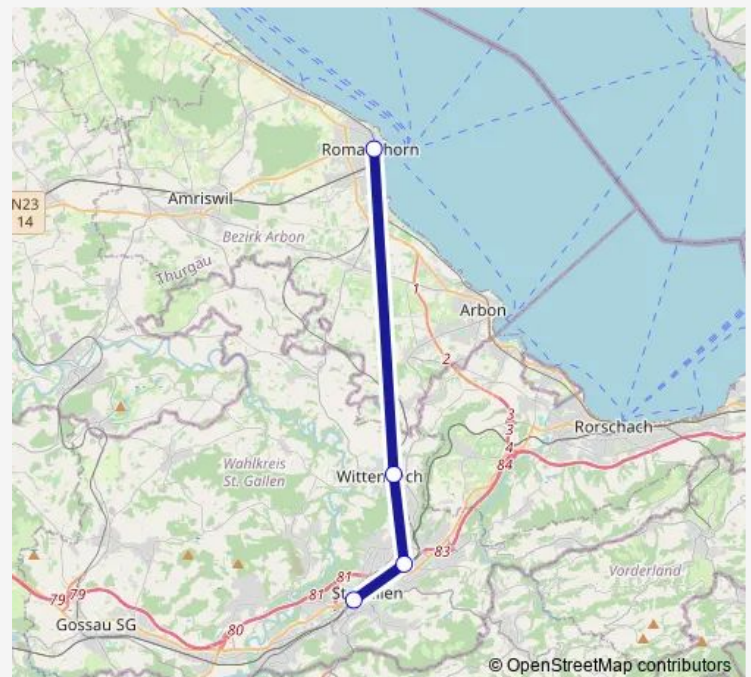

### Direction

Romanshorn — St. Gallen

4 stops

[Open route schedule](#)

Romanshorn

Wittenbach

St. Gallen St. Fiden

St. Gallen

### Route schedule

Romanshorn — St. Gallen

Monday 06:01

Tuesday 06:01

Wednesday 06:01

Thursday 06:01

Friday 06:01

Saturday —

### Route info

Direction: Romanshorn

Stops: 4

Trip Duration: 0 hour 23 min

**Direction**

St. Gallen — Romanshorn

4 stops

[Open route schedule](#)

## Route info

Direction: St. Gallen

Stops: 4

Trip Duration: 0 hour 22 min

**Direction**

St. Gallen — Romanshorn

4 stops

[Open route schedule](#)