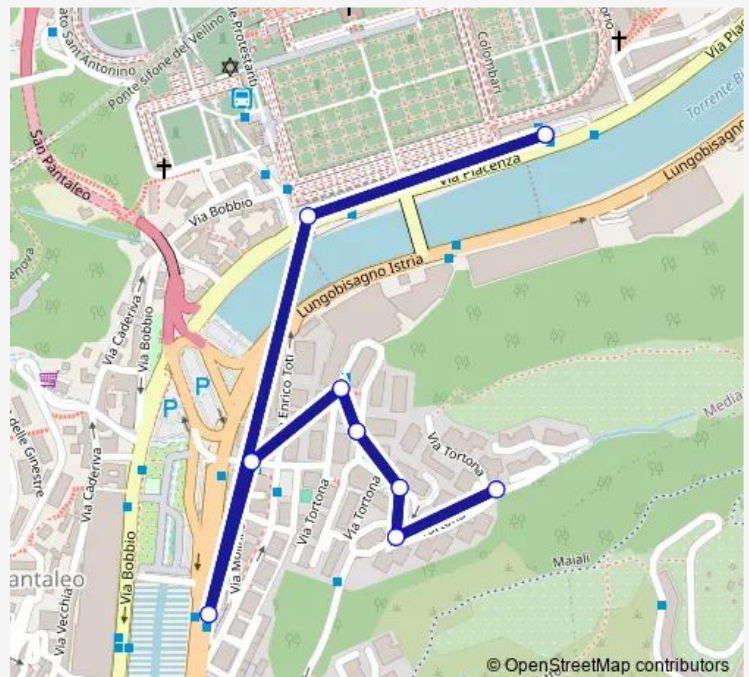

### Route info

Direction: Tortona 5/

Stops: 11

Trip Duration: 0 hour 8 min

451 — Via Bobbio (Staglieno) - Via Tortona

## Route info

Direction: Tortona 5/

Stops: 10

Trip Duration: 0 hour 6 min

## Direction

Bobbio/DA Passano — Tortona 5/

8 stops

[Open route schedule](#)

Bobbio/DA Passano

Istria 1/Mercato

Garrassini/Capolinea

Tortona 1/

## Route schedule

Bobbio/DA Passano — Tortona 5/

Monday	06:20-21:05
Tuesday	06:20-21:05
Wednesday	06:20-21:05
Thursday	06:20-21:05
Friday	06:20-21:05
Saturday	06:20-21:05
Sunday	06:20-20:30