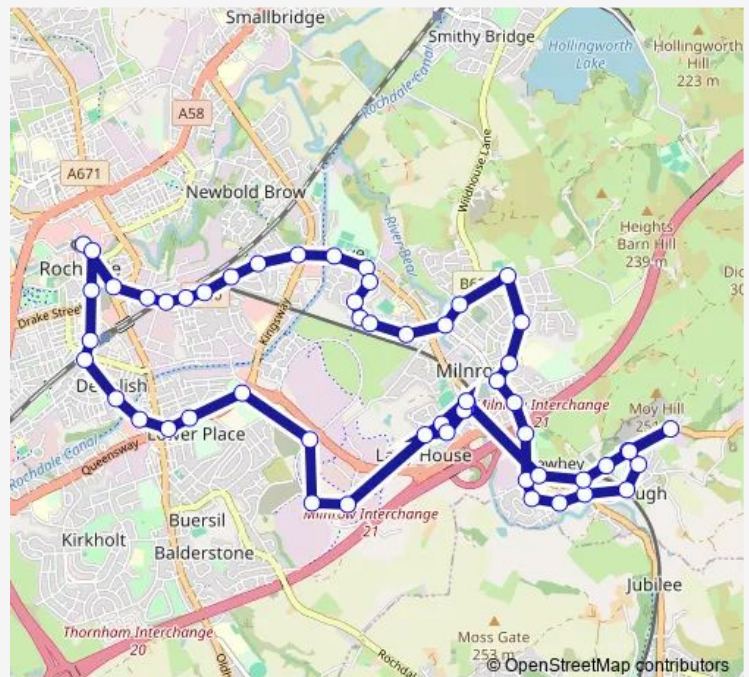

### Route schedule

Rochdale Interchange — Rochdale Interchange

Monday 06:03-19:05

Tuesday 06:03-19:05

Wednesday 06:03-19:05

Thursday 06:03-19:05

Friday 06:03-19:05

Saturday 06:03-17:35

### Route info

Direction: Rochdale Interchange

Stops: 55

Trip Duration: 0 hour 58 min

■ 451 — Rochdale - Peppermint Bridge

Milnrow Shopping Precinct

Sheriff Street

Milnrow Memorial Park

Bentgate Street

Sycamore Avenue

Cedar Lane

Newhey Terminus

Two Bridges Road

Haugh Lane

Bird in the Hand

Peppermint Bridge Terminus