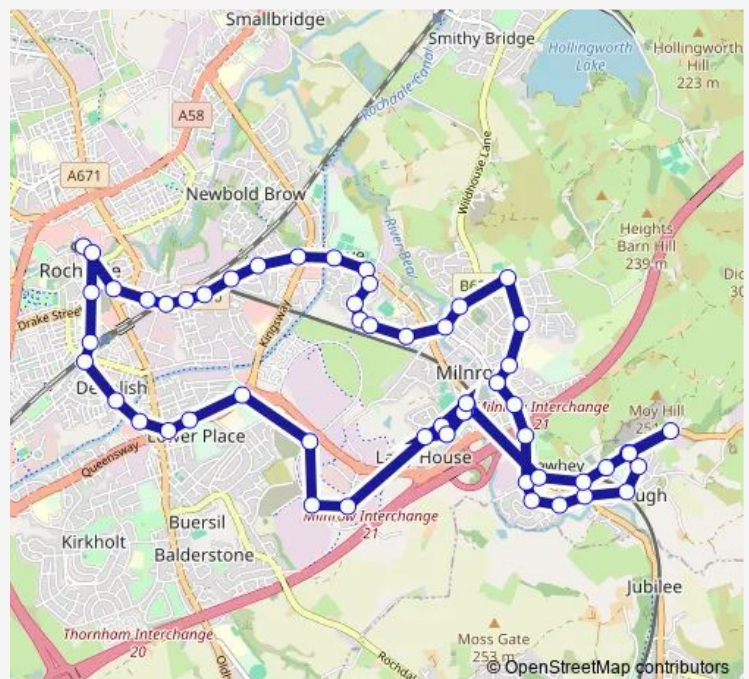

Thursday 06:03-19:05

Friday 06:03-19:05

Saturday 06:03-17:35

Sunday 09:57-16:57

Route info

Direction: Rochdale Interchange

Stops: 55

Trip Duration: 0 hour 55 min

■ 451 — Rochdale - Peppermint Bridge

Milnrow Shopping Precinct

Sheriff Street

Milnrow Memorial Park

Bentgate Street

Sycamore Avenue

Cedar Lane

Newhey Terminus

Two Bridges Road

Haugh Lane

Bird in the Hand

Peppermint Bridge Terminus

Bird in the Hand

Newhey Metrolink Stop

Newhey Post Office

Bentfield Crescent

Harbour Lane

Ashfield Lane

Beechfield Road

Egremont Road

Egremont Road

Ashfield Lane

Harbour Lane

Amazon Warehouse