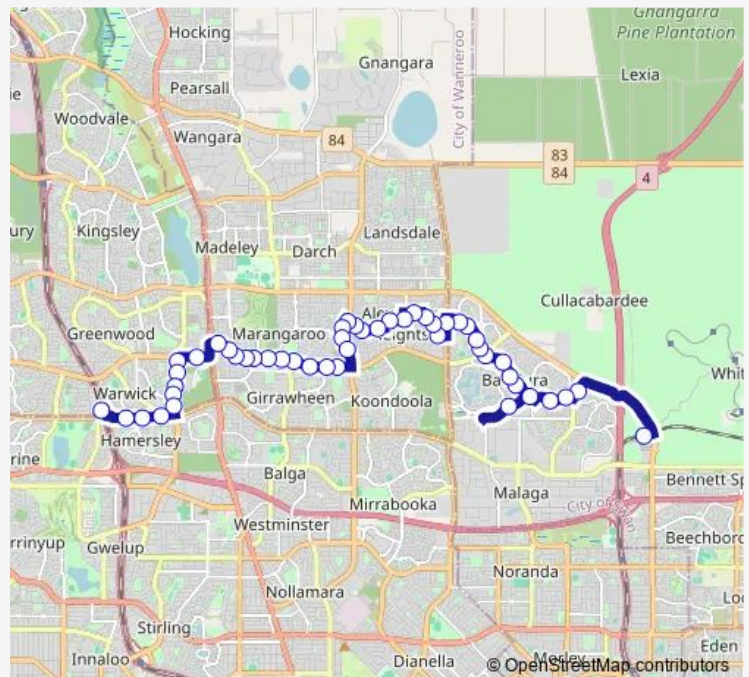

### Direction

Warwick Stn Stand 8 — Marangaroo Dr After Lakeshore Cl

37 stops

[Open route schedule](#)

- Warwick Stn Stand 8
- Beach Rd After Springvale Dr
- Beach Rd Before Dorchester Av
- Beach Rd After Dorchester Av
- Erindale Rd Warwick Shopping Centre
- Erindale Rd After Ellersdale Av
- Erindale Rd Before Eddington Rd
- Erindale Rd After Eddington Rd
- Erindale Rd After Chelsford Rd
- Warwick Rd After Rodgers St
- Marangaroo Dr After Wanneroo Rd
- Marangaroo Dr After Giralt Rd
- Marangaroo Dr After Balgonie Av
- Marangaroo Dr After Templeton Cr
- Marangaroo Dr After Berwyn Rd
- Marangaroo Dr After Highclere Bvd
- Marangaroo Dr After Girrawheen Av
- Marangaroo Dr After Curtis Wy
- Marangaroo Dr After Amberton Av
- Marangaroo Dr Before Mirrabooka Av
- Mirrabooka Av After Aristos Wy

### Route schedule

Warwick Stn Stand 8 — Marangaroo Dr After Lakeshore Cl

Monday	17:00-00:04 <sup>+1</sup>
Tuesday	17:00-00:04 <sup>+1</sup>
Wednesday	17:00-00:04 <sup>+1</sup>
Thursday	17:00-00:04 <sup>+1</sup>
Friday	17:00-00:04 <sup>+1</sup>
Saturday	24:04 <sup>+1</sup>
Sunday	—

### Route info

Direction: Warwick Stn Stand 8

Stops: 37

Trip Duration: 0 hour 21 min

451

Mirrabooka Av After Griffon Wy

Errina Rd After Mirrabooka Av

Errina Rd After Crabtree St

Errina Rd After Derbi Rd

Azelia St After Highview St

The Avenue After Azelia St

Whitcombe Wy After Snowy Cl

Greenpark Rd After Halwest Wy

Greenpark Rd Before Northumberland Av

Greenpark Rd After Rosebury Av