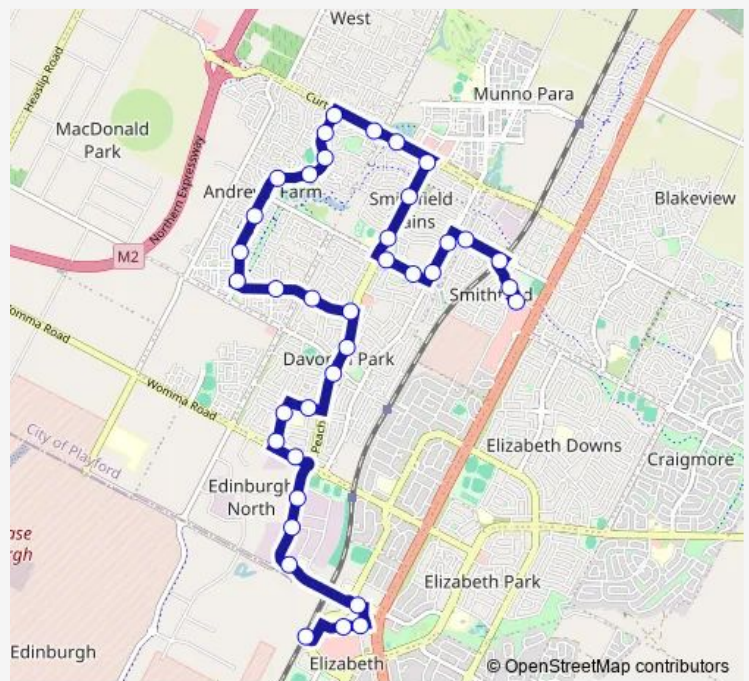

Stop 78E Davoren Rd - South side

Stop 78D Peachey Rd - West side

Stop 78C Peachey Rd - West side

Stop 78B Peachey Rd - West side

Stop 78 Curtis Rd - South side

Stop 77 Curtis Rd - South West side

Stop 76 President Ave - East side

Stop 75 President Ave - East side

Stop 74H President Ave - East side

Stop 74G President Ave - South side

Stop 74F President Ave - East side

Stop 74E President Ave - East side

Stop 74D President Ave - East side

Route info

Direction: Zone D Munno Para Centre Interchange

Stops: 37

Trip Duration: 0 hour 29 min

451 — Munno Para Centre Interchange to Elizabeth Interchange

Stop 74C President Ave - East side

Stop 74B East Parkway - North side

Direction: Zone B Elizabeth Interchange

Stops: 36

Trip Duration: 0 hour 40 min

Stop 78 Curtis Rd - North side

Stop 78B Peachey Rd - East side

Stop 78C Peachey Rd - East side

Stop 78D Peachey Rd - East side

Stop 78E Davoren Rd - North side