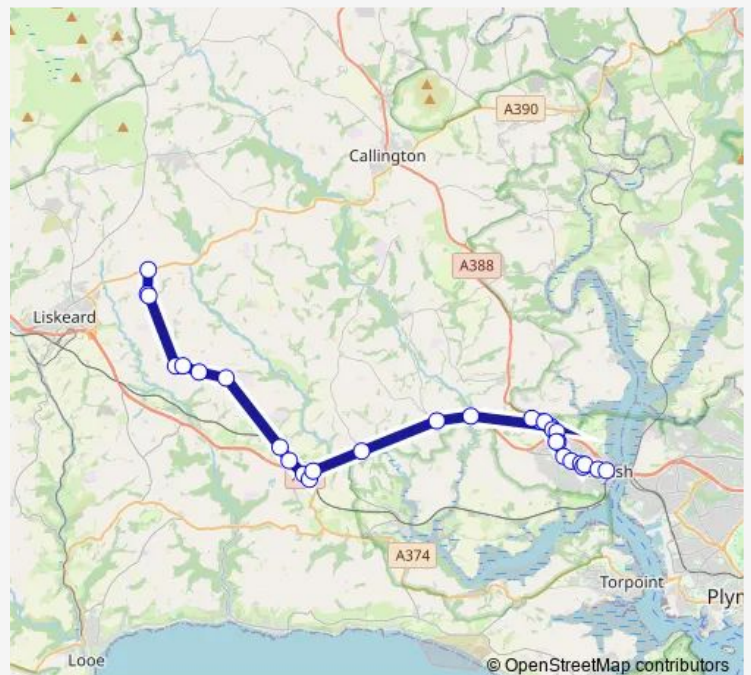

### Route schedule

Bus Shelter — Fore Street Bottom

Monday —

Tuesday —

Wednesday 09:23

Thursday —

Friday —

Saturday —

### Route info

Direction: Bus Shelter

Stops: 30

Trip Duration: 1 hour 15 min

■ 451 — Merrymeet - Saltash

Lidl

Gilston Road Junction

Co-Op Funeral Service