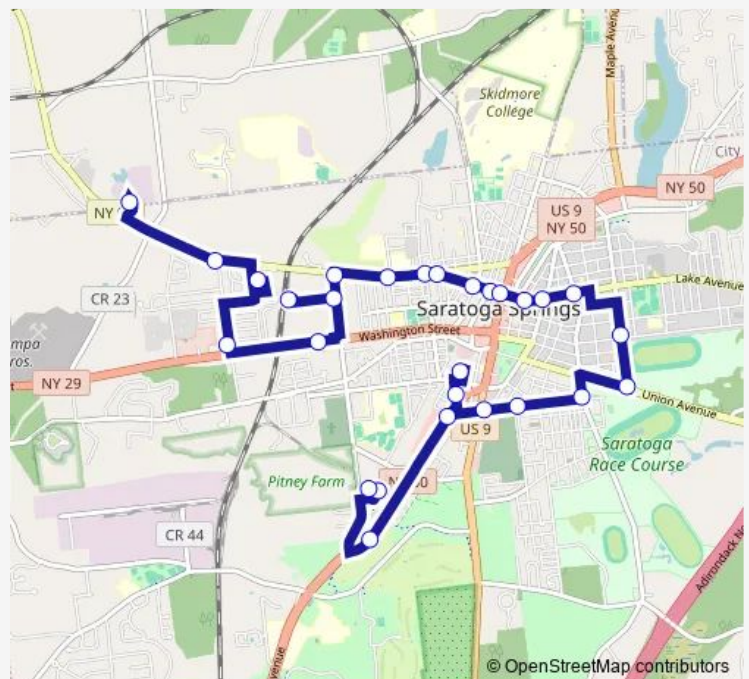

Church St & Beekman St

Church St & Walworth St

Church St & Clinton St

Church St & Woodlawn Ave

Church St & Broadway

Lake Ave & Henry St

Lake Ave & Circular St

Lake Ave & Nelson Ave

East Ave & Caroline St

East Ave & Union Ave

Nelson Ave & Lincoln Ave

Route schedule

Stewarts Ice Cream Plant — Saratoga Springs Ymca / Senior Center

Monday	06:10-19:55
Tuesday	06:10-19:55
Wednesday	06:10-19:55
Thursday	06:10-19:55
Friday	06:10-19:55
Saturday	06:10-19:55
Sunday	10:05-16:00

Route info

Direction: Stewarts Ice Cream Plant

Stops: 28

Trip Duration: 0 hour 37 min

451 — Ballston Avenue/W.Saratoga via East Ave & Lake Ave

Lincoln Ave & Southeast St

Lincoln Ave & Whitney Pl (St. Charles Motel)

Raymond Watkins Apts

Federal St & Stonequist Apartments

Ballston Ave & South St (Market 32 Plaza)

Ballston Ave Trailhead

West Ave & Ymca

Saratoga Springs Ymca / Senior Center

Direction

Saratoga Springs Ymca / Senior Center — Stewarts Ice Cream Plant