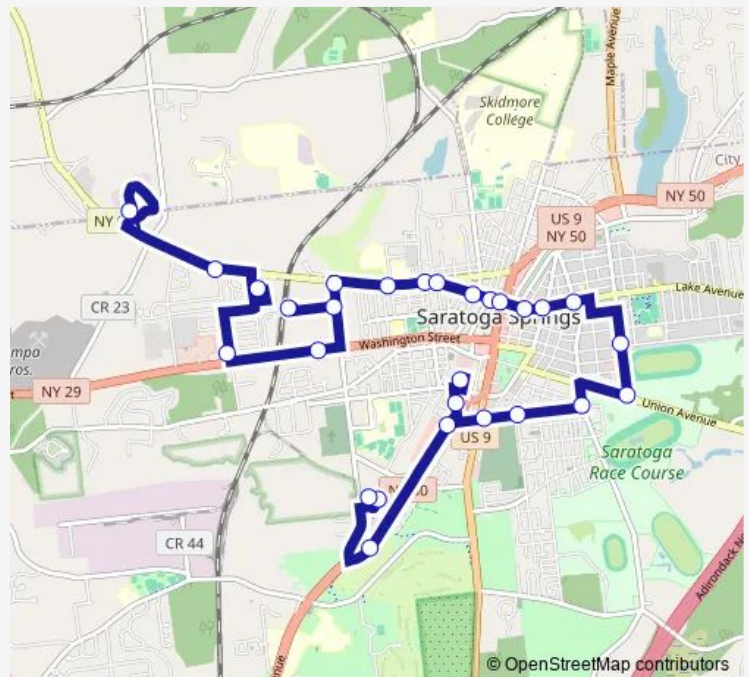

Church St & Woodlawn Ave

Church St & Broadway

Lake Ave & Henry St

Lake Ave & Circular St

Lake Ave & Nelson Ave

East Ave & Caroline St

East Ave & Union Ave

Nelson Ave & Lincoln Ave

### Route schedule

Stewarts Ice Cream Plant — Saratoga Springs Ymca / Senior Center

Monday	06:10-19:55
Tuesday	06:10-19:55
Wednesday	06:10-19:55
Thursday	06:10-19:55
Friday	06:10-19:55
Saturday	06:10-19:55
Sunday	10:05-16:00

### Route info

Direction: Stewarts Ice Cream Plant

Stops: 28

Trip Duration: 0 hour 37 min

451 — Ballston Avenue/W.Saratoga via East Ave & Lake Ave

Lincoln Ave & Southeast St

Lincoln Ave & Whitney Pl (St. Charles Motel)

## Direction

Saratoga Springs Ymca / Senior Center — Stewarts Ice Cream Plant

30 stops

[Open route schedule](#)

Saratoga Springs Ymca / Senior Center

West Ave & Ymca

New St & Ymca

Ballston Ave & Market 32 Plaza