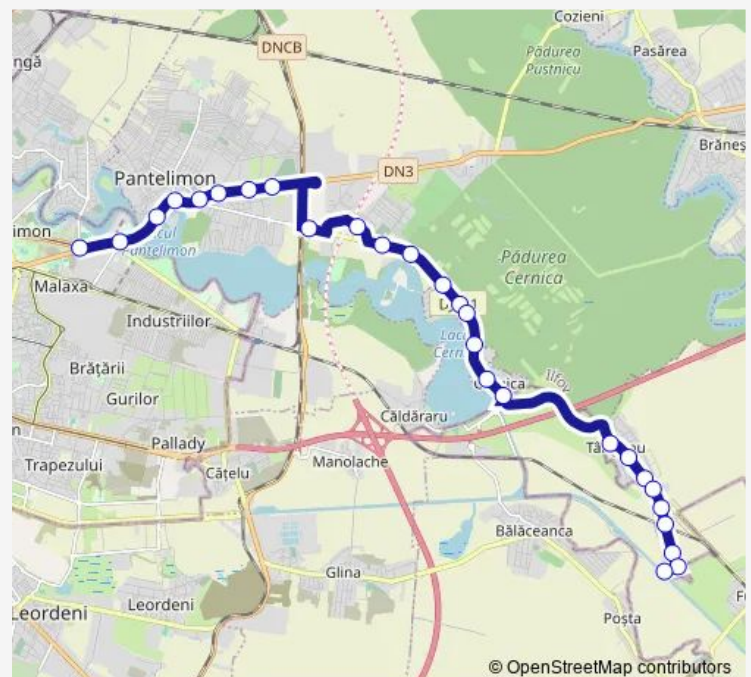

### Route schedule

Pantelimon — Tanguu

Monday 05:00-22:25

Tuesday 05:00-22:25

Wednesday 05:00-22:25

Thursday 05:00-22:25

Friday 05:00-22:25

Saturday 04:55-22:40

### Route info

Direction: Pantelimon

Stops: 27

Trip Duration: 0 hour 41 min

1 Decembrie 1918

Ferdinand

Tanganu-gara

Intrare Tanganu Mic