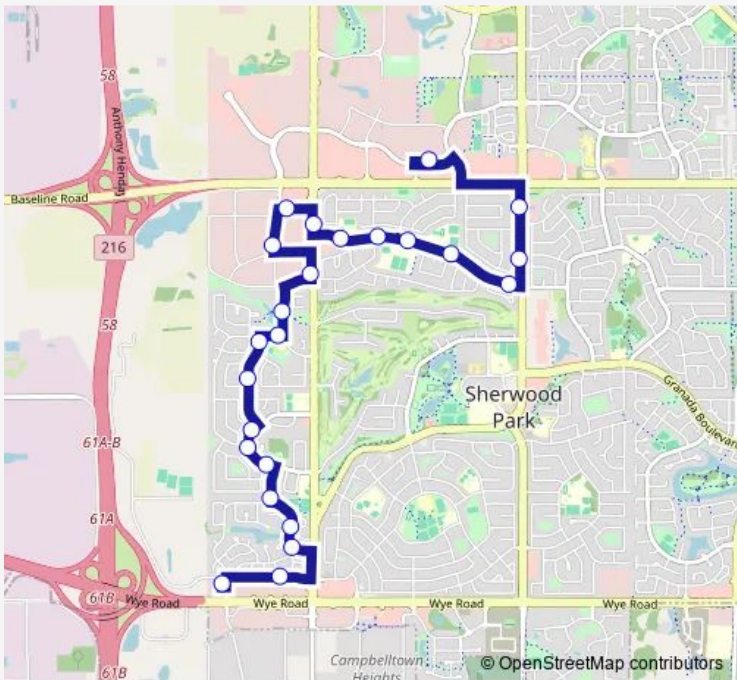

Bus 451 Bethel - Ordze - Woodbridge

[Go to website](#)

Direction
 Ordze Transit Centre — Bethel Transit Terminal
 25 stops
[Open route schedule](#)

- Ordze Transit Centre
- Fir St
- Sherwood Dr & Fir St
- Village Dr & Village Dr
- Village Dr & Village Mews
- Village Dr & Keith Rd
- Strathcona Dr & Keith Rd
- Strathcona Dr & Parker Dr
- Haythorne Rd & Haythorne Cr
- Haythorne Rd & Parker Dr
- Woodbridge Wy & Parker Dr
- Woodbirdge Wy & Wells Point Ln
- Broadmoor Blvd & Mission Dr
- Chippewa Rd & Athabasca Av
- Chippewa Rd & Kaska Rd
- Broadmoor Blvd & Kaska Rd
- Main Blvd & Malvern Dr
- Main Blvd & Mission Dr
- Main Blvd
- Main Blvd & Menlo Cr
- Main Blvd & Millers Rd

Route schedule
 Ordze Transit Centre — Bethel Transit Terminal

Monday	05:48-18:45
Tuesday	05:48-18:45
Wednesday	05:48-18:45
Thursday	05:48-18:45
Friday	05:48-18:45
Saturday	—
Sunday	—

Route info
 Direction: Ordze Transit Centre
 Stops: 25
 Trip Duration: 0 hour 25 min

451 — Bethel - Ordze - Woodbridge **BusMaps**

Main Blvd & Mardale Cr

Sherwood Dr & Gatewood Blvd

Sherwood Dr & Graham Rd

Bethel Transit Terminal

Direction

Bethel Transit Terminal — Ordze Transit Centre

24 stops

[Open route schedule](#)

Bethel Transit Terminal

Sherwood Dr & Baseline Rd

Sherwood Dr & Main Blvd

Main Blvd & Mardale Cr

Main Blvd & Millers Rd

Main Blvd & Marion Dr

Main Blvd & Mission St