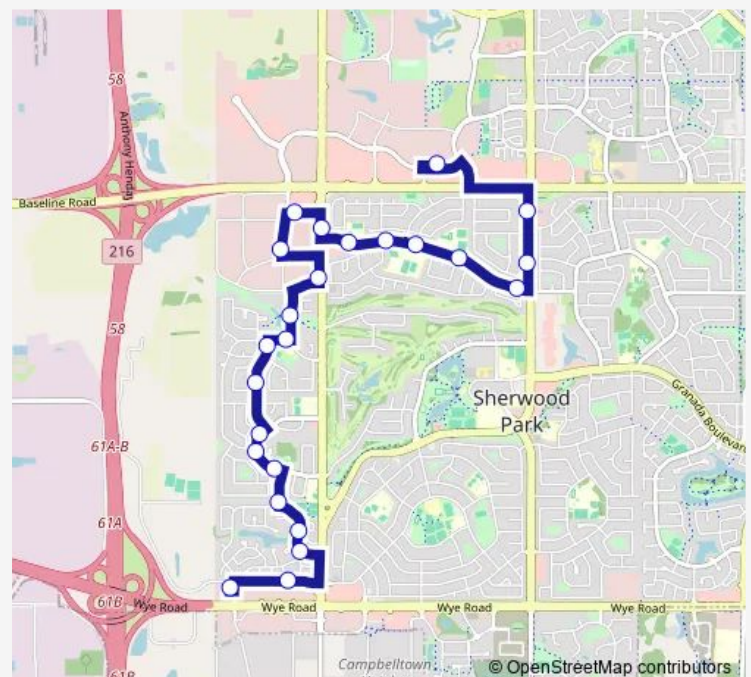

Main Blvd

Main Blvd & Menlo Cr

Main Blvd & Millers Rd

Route schedule

Ordze Transit Centre — Bethel Transit Terminal

Monday 05:48-18:45

Tuesday 05:48-18:45

Wednesday 05:48-18:45

Thursday 05:48-18:45

Friday 05:48-18:45

Saturday —

Sunday —

Route info

Direction: Ordze Transit Centre

Stops: 25

Trip Duration: 0 hour 25 min

451 — Bethel - Ordze - Woodbridge

BusMaps

Main Blvd & Mardale Cr

Sherwood Dr & Gatewood Blvd

Sherwood Dr & Graham Rd

Bethel Transit Terminal

Direction

Bethel Transit Terminal — Ordze Transit Centre

24 stops

[Open route schedule](#)

Bethel Transit Terminal

Sherwood Dr & Baseline Rd

Sherwood Dr & Main Blvd

Main Blvd & Mardale Cr

Main Blvd & Millers Rd

Main Blvd & Marion Dr