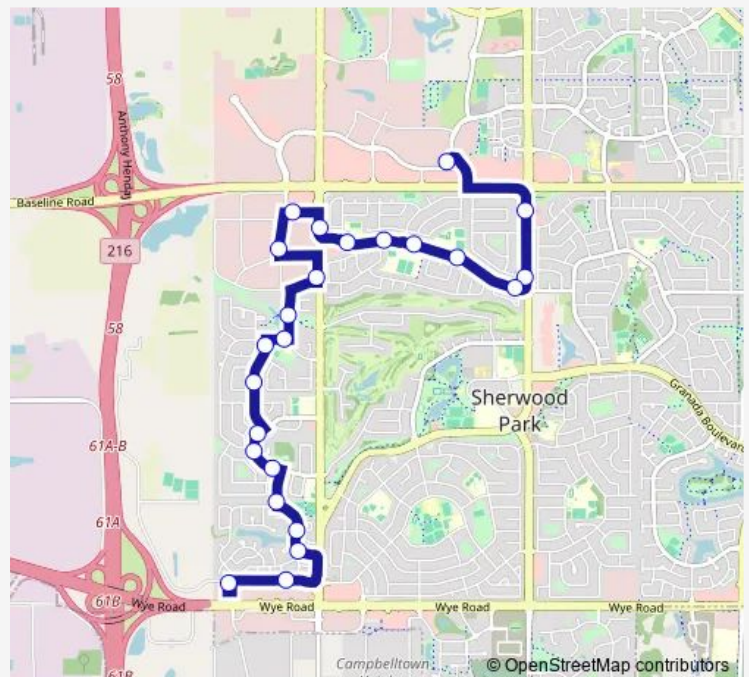

Strathcona Dr & Moyer Dr

Keith Rd & Village Dr

Village Dr & Village Ln

Route schedule

Bethel Transit Terminal — Ordze Transit Centre

Monday 05:48-18:45

Tuesday 05:48-18:45

Wednesday 05:48-18:45

Thursday 05:48-18:45

Friday 05:48-18:45

Saturday —

Sunday —

Route info

Direction: Bethel Transit Terminal

Stops: 24

Trip Duration: 0 hour 25 min

451 — Bethel - Ordze - Woodbridge

BusMaps

Village Dr & Village Dr

Fir St

Ordze Transit Centre

Direction

Emerald Dr & Abj — Ordze Transit Centre

24 stops

[Open route schedule](#)

Emerald Dr & Abj

Sherwood Dr & Baseline Rd

Sherwood Dr & Main Blvd

Main Blvd & Mardale Cr

Main Blvd & Millers Rd

Main Blvd & Marion Dr

Main Blvd & Mission St