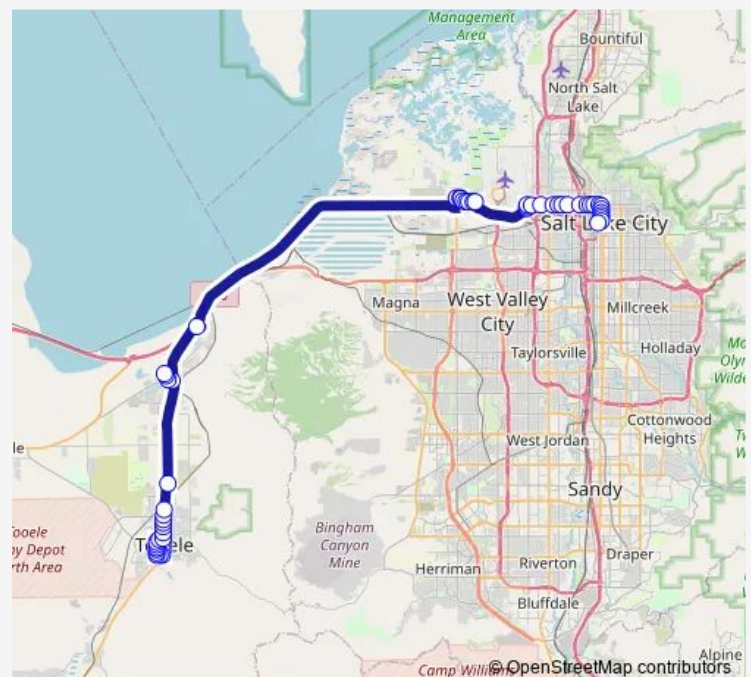

Thursday 04:55-06:55

Friday 04:55-06:55

Saturday —

Sunday —

Route info

Direction: Main St @ 307 N

Stops: 55

Trip Duration: 1 hour 21 min

451 — Tooele Fast Bus

BusMaps

Stansbury Parkway @ 188 W

Stansbury Parkway @ 470 W

Stansbury Parkway @ 6670 N

Benson Grist Mill P+R

Lake Point Junction (Flying J Plaza

Amelia Earhart Dr @ 5555 W

Amelia Earhart Dr @ 5401 W

Jimmy Doolittle Rd @ 295 N

Wiley Post Way @ 5225 W

Wiley Post Way @ 5183 W

Wiley Post Way @ 5067 W

Wiley Post Way @ 4905 W

Wiley Post Way @ 4815 W

2400 W @ 135 S

Saturday —

Sunday —

Route info

Direction: 500 S / Main St (WB) for Courthouse

Stops: 51

Trip Duration: 1 hour 24 min

Wiley Post Way @ 5370 W

Jimmy Doolittle Rd @ 346 N