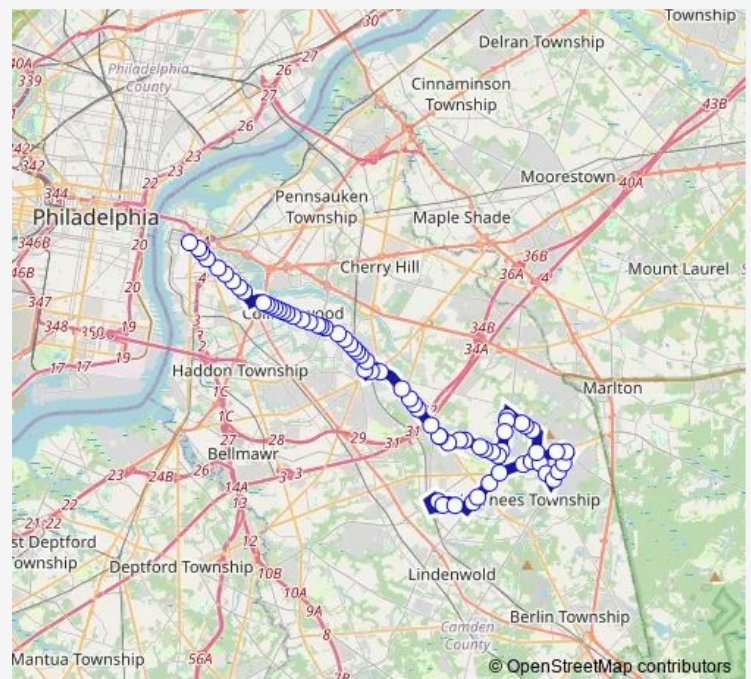

Kresson RD AT Coopers RUN Dr

Kresson RD AT Oakley Dr

Springdale RD AT Ravenswood Way

Route schedule

Entrance Between Macy'S & Boscov'S — Broadway IN Front OF Wrtc

Monday 05:50-19:10

Tuesday 05:50-19:10

Wednesday 05:50-19:10

Thursday 05:50-19:10

Friday 05:50-19:10

Saturday —

Sunday —

Route info

Direction: Entrance Between Macy'S & Boscov'S

Stops: 70

Trip Duration: 0 hour 57 min

Springdale RD AT Whitehorse Ln

Springdale RD AT Lark Ln

Springdale RD AT Chateau Dr

Morris DR AT Springdale Rd

Morris DR AT Easterly Country Club Dr

Morris DR AT Cypress Ln

Morris DR AT Balsam Rd

Morris DR AT Fireside Ln

Morris DR AT Downs Dr

Morris DR AT Westerly Country Club Dr

Haddonfield-Berlin RD AT Moore Ave

Haddonfield-Berlin RD AT Cranford Rd

Haddonfield-Berlin RD AT Browning Ln

Haddonfield-Berlin RD AT Chandler Ave