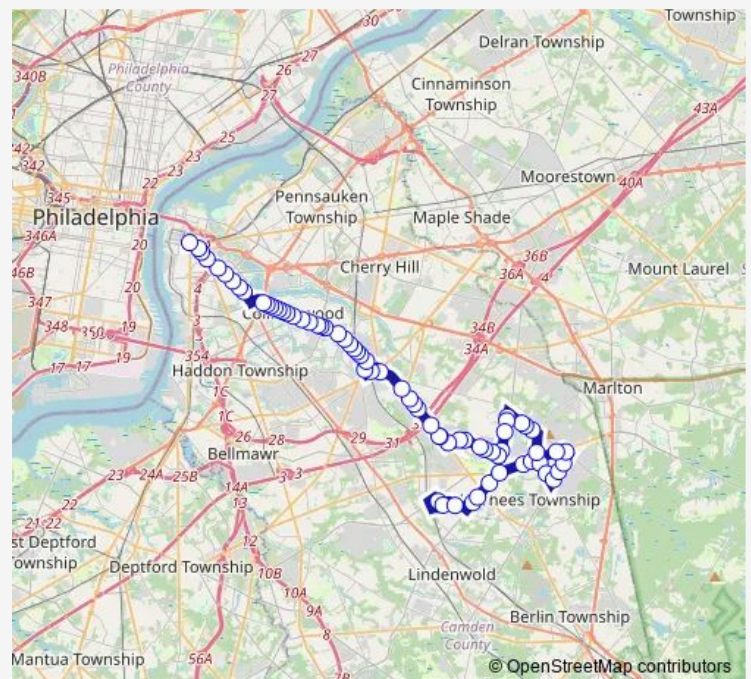

Kresson RD AT Coopers RUN Dr

Kresson RD AT Oakley Dr

Springdale RD AT Ravenswood Way

Route schedule

Entrance Between Macy'S & Boscov'S — Broadway IN Front OF Wrtc

Monday 05:50-19:10

Tuesday 05:50-19:10

Wednesday 05:50-19:10

Thursday 05:50-19:10

Friday 05:50-19:10

Saturday —

Sunday —

Route info

Direction: Entrance Between Macy'S & Boscov'S

Stops: 70

Trip Duration: 0 hour 57 min

Springdale RD AT Whitehorse Ln

Springdale RD AT Lark Ln

Springdale RD AT Chateau Dr

Morris DR AT Springdale Rd

Morris DR AT Easterly Country Club Dr

Morris DR AT Cypress Ln

Morris DR AT Balsam Rd

Morris DR AT Fireside Ln

Morris DR AT Downs Dr

Morris DR AT Westerly Country Club Dr

Haddonfield-Berlin RD AT Moore Ave

Haddonfield-Berlin RD AT Cranford Rd

Haddonfield-Berlin RD AT Browning Ln

Haddonfield-Berlin RD AT Chandler Ave