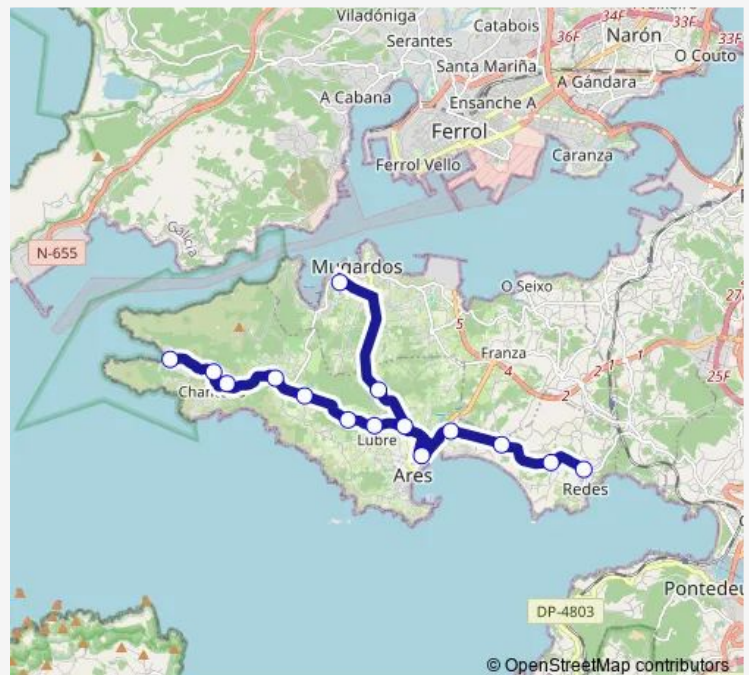

### Route schedule

I.E.S. Mugardos — Cruce Redes

Monday 14:30

Tuesday 14:30-18:00

Wednesday 14:30

Thursday —

Friday 14:30

Saturday —

### Route info

Direction: I.E.S. Mugardos

Stops: 15

Trip Duration: 0 hour 39 min

■ XG871037 — Cruce Redes-I.E.S. Mugardos