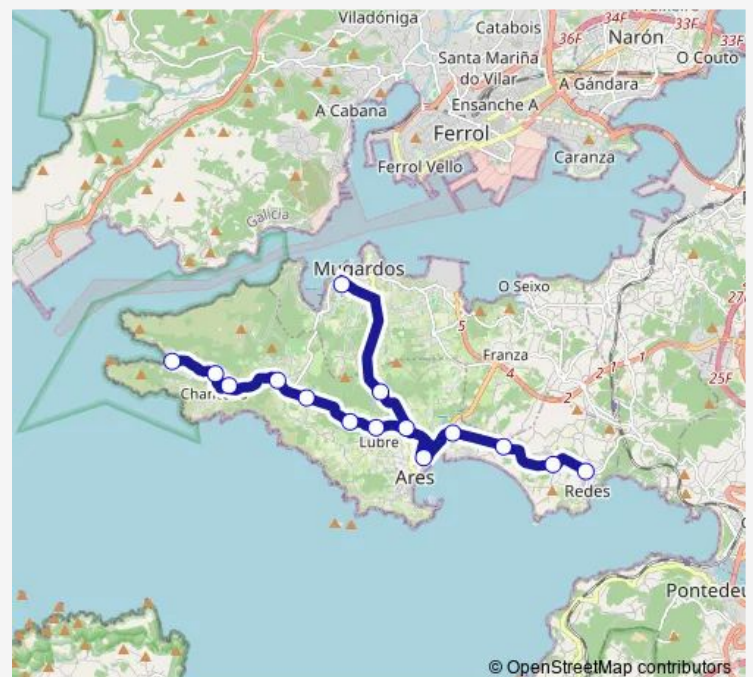

### Route schedule

Cruce Redes — I.E.S. Mugardos

Monday —

Tuesday 15:45

Wednesday —

Thursday —

Friday —

Saturday —

### Route info

Direction: Cruce Redes

Stops: 15

Trip Duration: 0 hour 39 min

Xg871037 — Cruce Redes-I.E.S. Mugardos