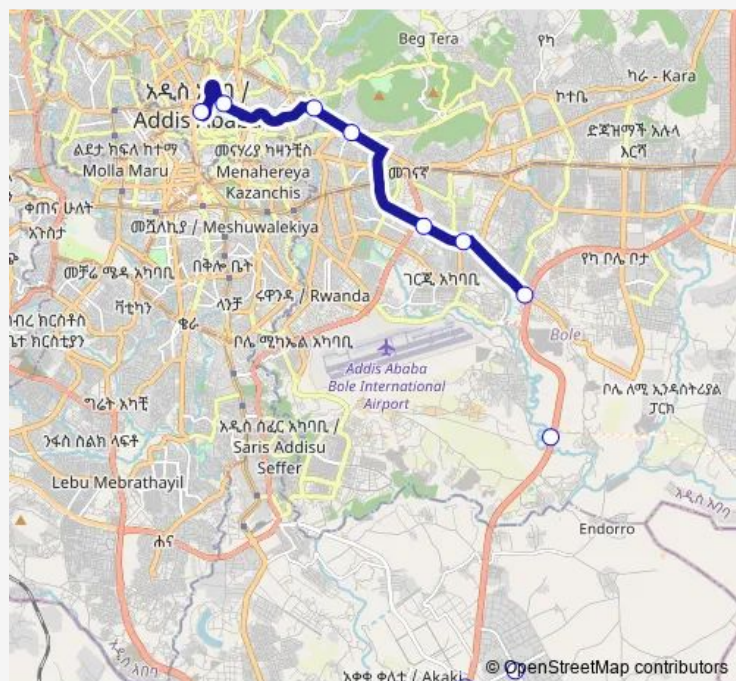

Bus AB131 Koye Feche ↔ Piassa Arada

[Go to website](#)

Direction

Piassa Arada — Koye Feche

10 stops

[Open route schedule](#)

Piassa Arada

Arat Kilo

Route schedule

Piassa Arada — Koye Feche

Monday	06:00
Tuesday	06:00
Wednesday	06:00
Thursday	06:00
Friday	06:00
Saturday	06:00
Sunday	06:00

Route info

Direction: Piassa Arada

Stops: 10

Trip Duration: 1 hour 24 min

Direction

Koye Feche — Piassa Arada

13 stops

[Open route schedule](#)

Koye Feche

Yerer Goro

Gerji Mebrat Haile

Condominium