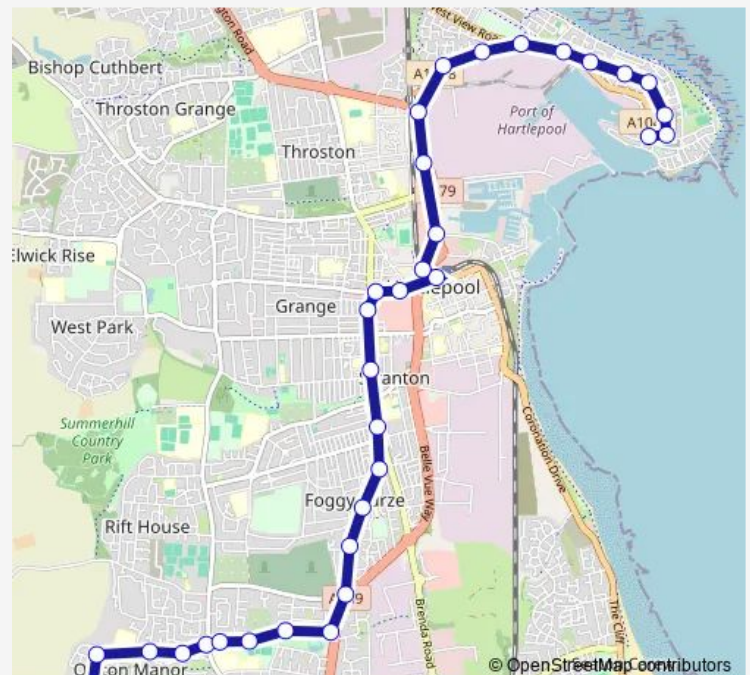

### Route info

Direction: St Patrick's RC Church

Stops: 34

Trip Duration: 0 hour 30 min

7 — Middlegate, The Headland - Owton Manor

Asda

High Point Retail Park

Greenland Road