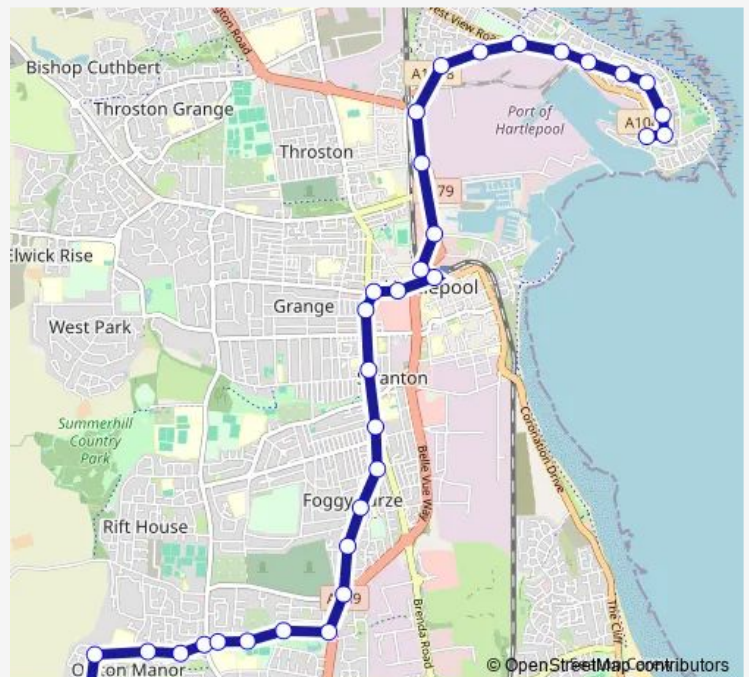

Travellers Rest

Tanfield Road

St Francis Gate

Ashgrove Avenue

St Aidan's Church

Burn Valley Roundabout

York Road - Central Library

Victoria Road - Avenue Road

Victoria Road - Grand Hotel

Interchange

Interchange Stand F

**Route schedule**

St Patrick's RC Church — Town Square

Monday	06:33-22:56
Tuesday	06:33-22:56
Wednesday	06:33-22:56
Thursday	06:33-22:56
Friday	06:33-22:56
Saturday	07:32-22:56
Sunday	09:00-22:56

**Route info**

Direction: St Patrick's RC Church

Stops: 34

Trip Duration: 0 hour 30 min

7 — Middlegate, The Headland - Owton Manor

Asda

High Point Retail Park

Greenland Road