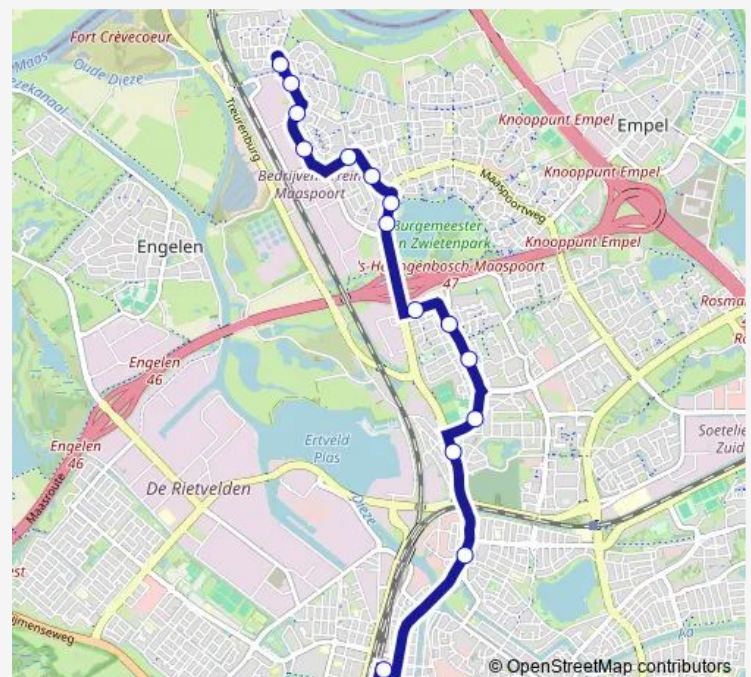

's-Hertogenbosch, Lugteren

's-Hertogenbosch, Klipperstraat

's-Hertogenbosch, Maasvallei

's-Hertogenbosch, Sluisweg

's-Hertogenbosch, Maasoever

### Route schedule

's-Hertogenbosch, Centraal Station (H) — 's-Hertogenbosch, Maasoever

Monday	06:28-19:12
Tuesday	06:28-19:12
Wednesday	06:28-19:12
Thursday	06:28-19:12
Friday	06:28-19:12
Saturday	—
Sunday	—

### Route info

Direction: 's-Hertogenbosch, Centraal Station (H)

Stops: 15

Trip Duration: 0 hour 19 min

## Direction

's-Hertogenbosch, Maasoever — 's-Hertogenbosch, Centraal Station (A)

15 stops

[Open route schedule](#)

's-Hertogenbosch, Maasoever

's-Hertogenbosch, Sluisweg

's-Hertogenbosch, Maasvallei

's-Hertogenbosch, Klipperstraat