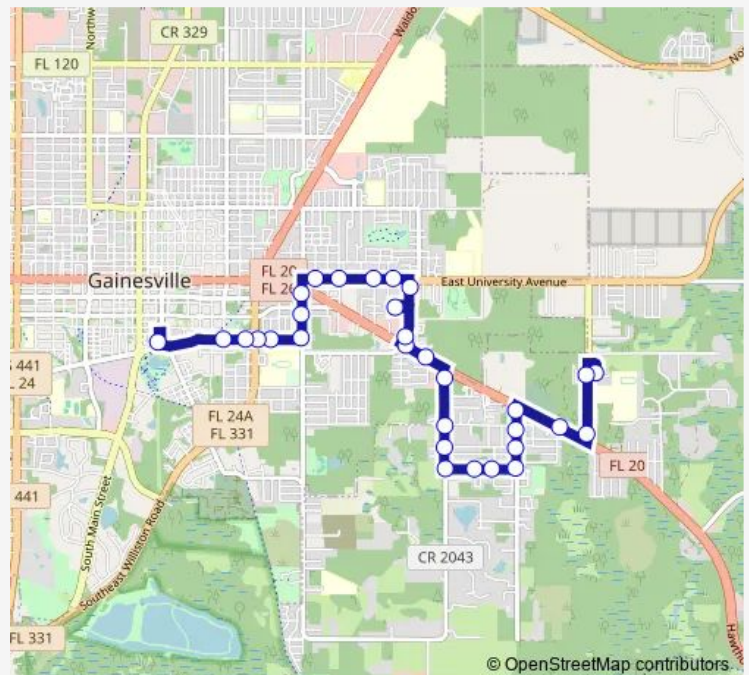

Bus 7 Downtown Station To Eastwood Meadows

[Go to website](#)

Direction

Eastwood Meadows — Rosa Parks RTS Downtown Station

31 stops

[Open route schedule](#)

- Eastwood Meadows
- The Verdant Cove
- Chevron Food Mart @ SE 43rd Street
- Westbound Hawthorne Road @ SE 39th Street
- Eastside Food Store
- Southbound SE 35th Street @ SE 16th Avenue
- Southbound Se 35th Street @ SE 18th Avenue
- Southbound SE 35th Street @ SE 20th Avenue
- Westbound SE 21st Avenue @ SE 32nd Terrace
- Faith Missionary Church
- Lana's Place
- Durelle Heights Neighborhood
- Northbound SE 27th Street @ SE 15th Avenue
- Alachua County Sheriffs Department
- Alachua County Sheriffs Department
- Dollar General
- SE 24th Street - Dollar General Store
- Health Department
- Northbound SE 24th Street @ E University Avenue
- Harper's Pointe
- Westbound E University Avenue @ SE 21st Street

Route schedule

Eastwood Meadows — Rosa Parks RTS Downtown Station

Monday	06:30-19:30
Tuesday	06:30-19:30
Wednesday	06:30-19:30
Thursday	06:30-19:30
Friday	06:30-19:30
Saturday	—
Sunday	—

Route info

Direction: Eastwood Meadows

Stops: 31

Trip Duration: 0 hour 20 min

7 — Downtown Station To Eastwood Meadows

SE 18th St @ E University Avenue

Westbound E University Avenue @ NE 16th Street

Fast Eddie's Restaurant

Southbound SE 15th Street @ SE 4th Avenue

Southbound SE 15th Street @ SE 7th Avenue

Williams Elementary School

Waldo Rd @ SE 7th Avenue

SE 7th Avenue @ SE 10th Terrace

The Cotton Club

Rosa Parks RTS Downtown Station

Direction

Rosa Parks RTS Downtown Station — Eastwood Meadows