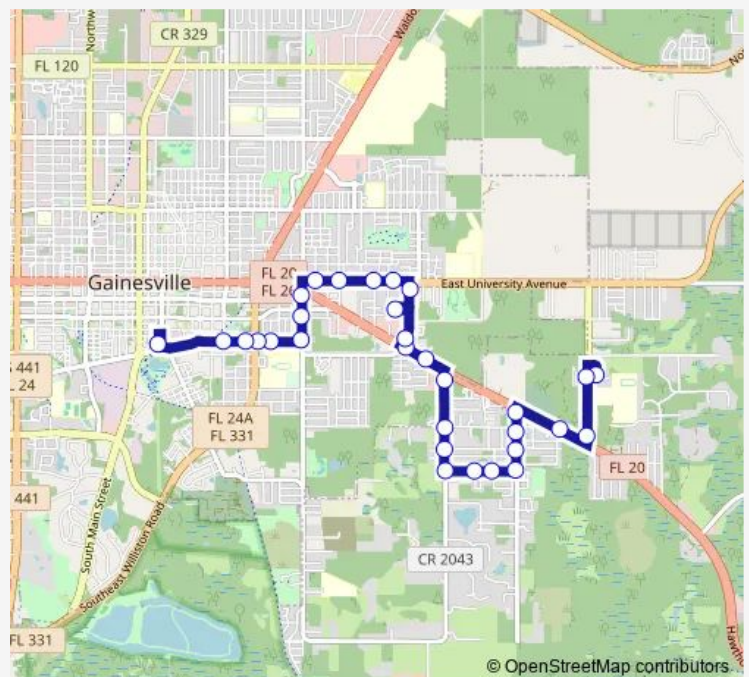

Westbound SE 21st Avenue @ SE 32nd Terrace

Faith Missionary Church

Lana's Place

Durelle Heights Neighborhood

Northbound SE 27th Street @ SE 15th Avenue

Alachua County Sheriffs Department

Alachua County Sheriffs Department

Dollar General

SE 24th Street - Dollar General Store

Health Department

Northbound SE 24th Street @ E University Avenue

Harper's Pointe

Westbound E University Avenue @ SE 21st Street

Route schedule

Eastwood Meadows — Rosa Parks RTS Downtown Station

Monday 06:30-19:30

Tuesday 06:30-19:30

Wednesday 06:30-19:30

Thursday 06:30-19:30

Friday 06:30-19:30

Saturday —

Sunday —

Route info

Direction: Eastwood Meadows

Stops: 31

Trip Duration: 0 hour 20 min

7 — Downtown Station To Eastwood Meadows

SE 18th St @ E University Avenue

Westbound E University Avenue @ NE 16th Street

Fast Eddie's Restaurant