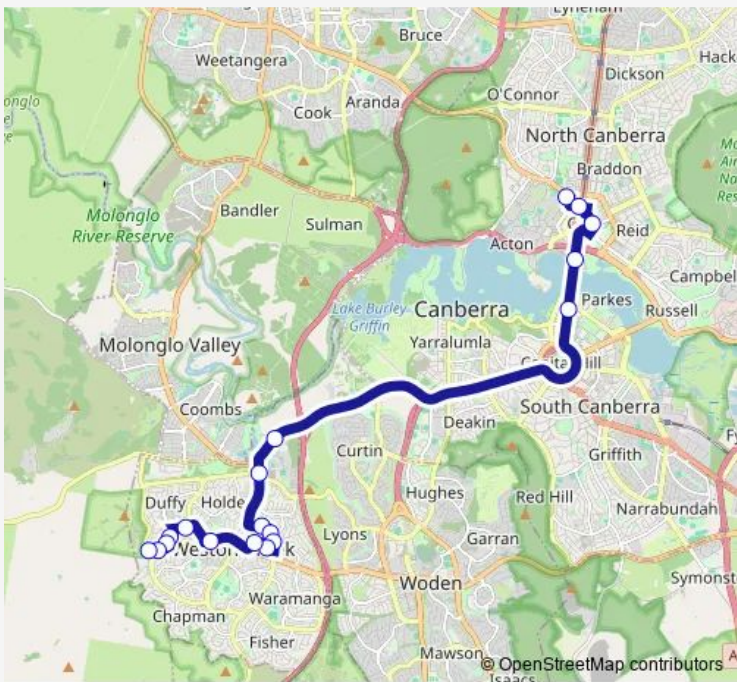

**Bus 7 Duffy to City ANU via Cooleman Court**

[Go to website](#)

**Direction**  
 Hindmarsh Dr opp Weston Creek Terminus — Marcus Clarke St before Rimmer St

17 stops

[Open route schedule](#)

- Hindmarsh Dr opp Weston Creek Terminus
- Hindmarsh Dr opp Darwinia Tce
- Wyangala St at Tullaroop St
- Wyangala St opp 1st Burdekin St
- Burrinjuck Cr after 2nd Tantangara St
- Hindmarsh Dr after Dixon Dr
- Cooleman Court Interchange Plt 1
- Parkinson St opp Backler Pl
- Namatjira Dr after Parkinson St
- Namatjira Dr before Macnally St
- Streeton Dr after Dixon Dr
- North Weston Park & Ride
- Albert Hall Commonwealth Av
- Commonwealth Av opp Regatta Point
- Legislative Assembly London Cct
- City Interchange Plt 3
- Marcus Clarke St before Rimmer St

**Route schedule**  
 Hindmarsh Dr opp Weston Creek Terminus — Marcus Clarke St before Rimmer St

Monday	05:42-22:34
Tuesday	05:42-22:34
Wednesday	05:42-22:34
Thursday	05:42-22:34
Friday	05:42-22:34
Saturday	06:18-23:46
Sunday	07:08-21:01

**Route info**

Direction: Hindmarsh Dr opp Weston Creek Terminus

Stops: 17

Trip Duration: 0 hour 40 min

**Direction**

ANU Rimmer St — Weston Creek Terminus Hindmarsh Dr

18 stops

[Open route schedule](#)

ANU Rimmer St

City Interchange Plt 2

London Cct opp Legislative Assembly

Regatta Point Commonwealth Av

Commonwealth Av opp Albert Hall

Opp North Weston Park &amp; Ride

Streeton Drive after Unwin Pl

Namatjira Dr after Dillon Cl