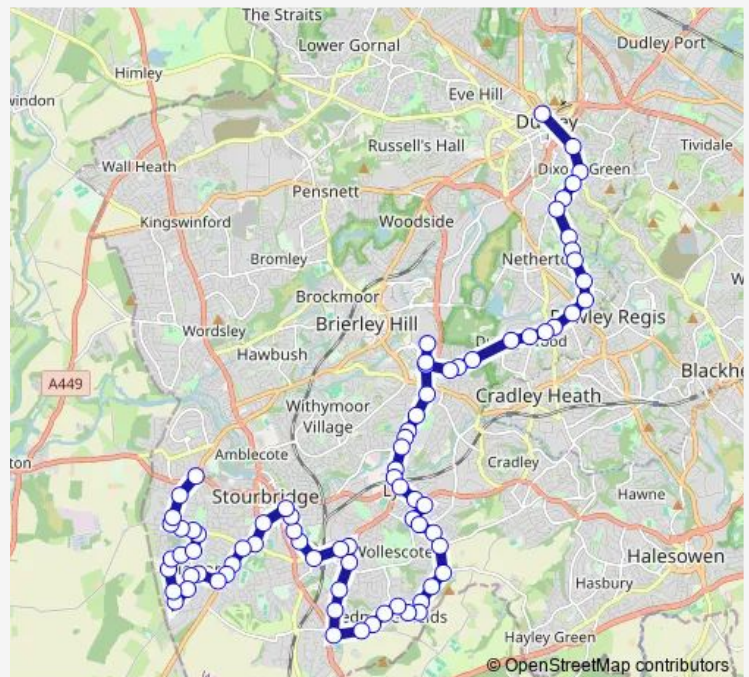

Mary Stevens Park

The Plough & Harrow

Hill St

Route schedule

Wollaston Junction — Evolve Campus

Monday 05:52-22:25

Tuesday 05:52-22:25

Wednesday 05:52-22:25

Thursday 05:52-22:25

Friday 05:52-22:25

Saturday 05:52-22:25

Sunday 08:42-22:25

Route info

Direction: Wollaston Junction

Stops: 74

Trip Duration: 1 hour 23 min

7 — Dudley - Wollaston via Merry Hill, Stourbridge

Stourbridge Ring Rd

Stourbridge Interchange

Stourbridge Fire Station

Junction Rd

Cranbourne Rd

Junction Station

Hatfield Rd

Ham Lane

Chawn Park Drive

Foley Rd

St Peters Rd

Wythwood Close

Dobbins Oak Rd

Sandhurst Ave

Walker Ave