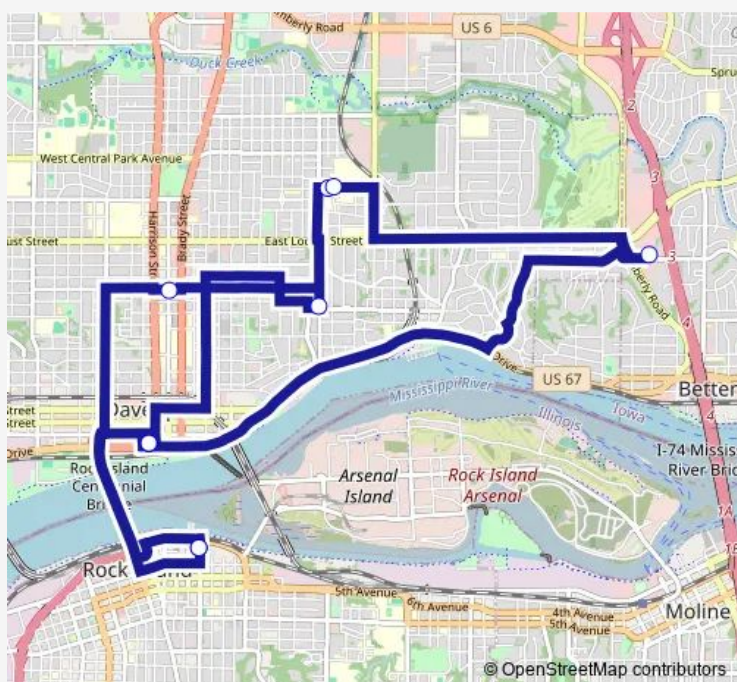

### Direction

Ground Transportation Center (Gtc) — Ground Transportation Center (Gtc)

10 stops

[Open route schedule](#)

Ground Transportation Center (Gtc)

Rock Island (Illinois)

14th & Main

Genesis East (South)

Burlington Coat Factory

Genesis East (North)

12th & Bridge (Nw)

Ground Transportation Center (Gtc)

Rock Island (Illinois)

Ground Transportation Center (Gtc)

### Route schedule

Ground Transportation Center (Gtc) — Ground Transportation Center (Gtc)

Monday	05:35-17:00
Tuesday	05:35-17:00
Wednesday	05:35-17:00
Thursday	05:35-17:00
Friday	05:35-17:00
Saturday	09:00-18:00
Sunday	10:00-16:00

### Route info

Direction: Ground Transportation Center (Gtc)

Stops: 10

Trip Duration: 1 hour 52 min

7 — Brown Line

7 Bus time schedules and route maps are available in an offline PDF at [busmaps.com](https://busmaps.com). Use the [busmaps.com](https://busmaps.com) website to see live bus times, train schedule or subway schedule, and step-by-step directions for all public transit in