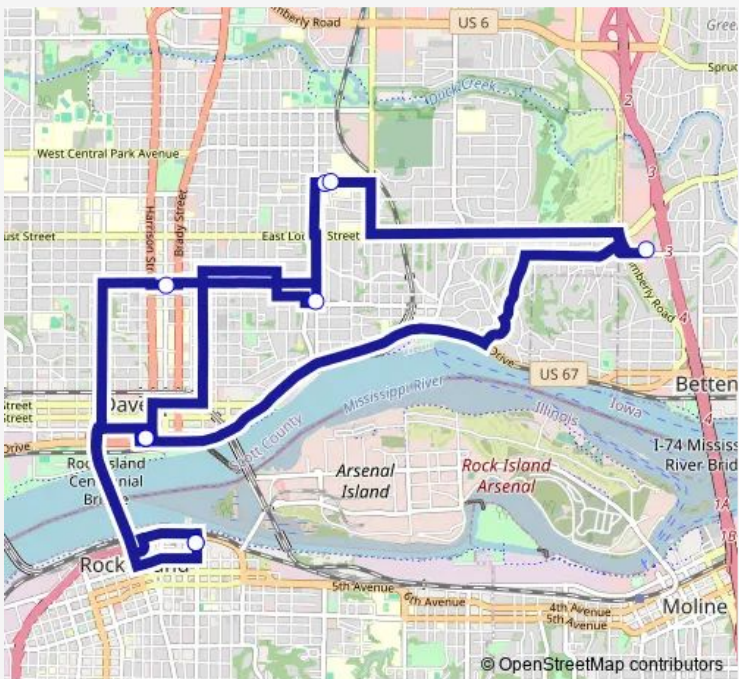

Bus 7 Brown Line

[Go to website](#)

Direction
 Ground Transportation Center (Gtc) — Ground Transportation Center (Gtc)

10 stops

[Open route schedule](#)

- Ground Transportation Center (Gtc)
- Rock Island (Illinois)
- 14th & Main
- Genesis East (South)
- Burlington Coat Factory
- Genesis East (North)
- 12th & Bridge (Nw)
- Ground Transportation Center (Gtc)
- Rock Island (Illinois)
- Ground Transportation Center (Gtc)

Route schedule

Ground Transportation Center (Gtc) — Ground Transportation Center (Gtc)

Monday	05:35-17:00
Tuesday	05:35-17:00
Wednesday	05:35-17:00
Thursday	05:35-17:00
Friday	05:35-17:00
Saturday	09:00-18:00
Sunday	10:00-16:00

Route info

Direction: Ground Transportation Center (Gtc)

Stops: 10

Trip Duration: 1 hour 52 min

7 Bus time schedules and route maps are available in an offline PDF at busmaps.com. Use the busmaps.com website to see live bus times, train schedule or subway schedule, and step-by-step directions for all public transit in Davenport

The schedule is provided in the local timezone. Times with "(+1)" indicate departures on the next day.

PDF file created on 2025-02-26

2024 BusMaps.com - All Rights Reserved