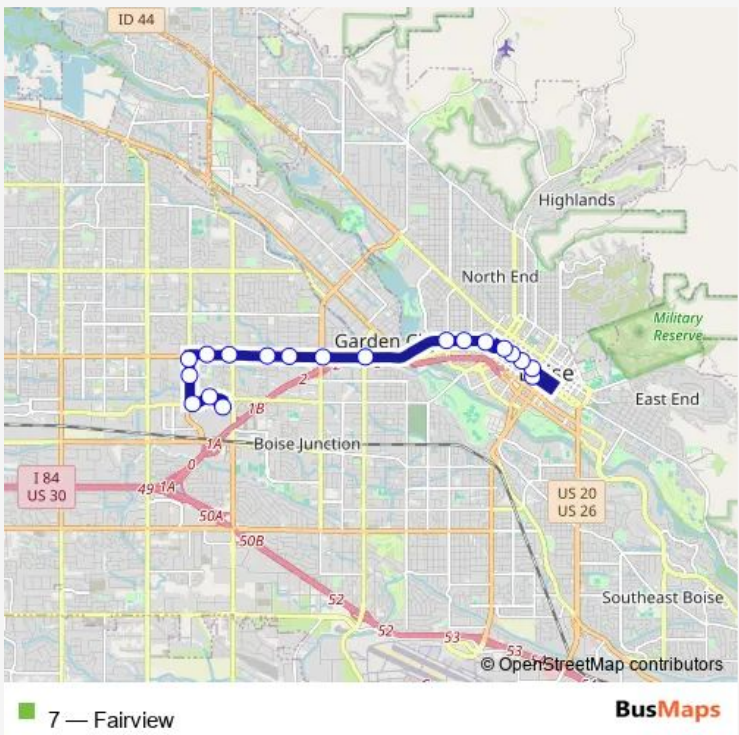

Bus 7 Fairview

[Go to website](#)

Direction
 Main Street Station - Upper Deck — Towne Square Mall P&R

19 stops

[Open route schedule](#)

- Main Street Station - Upper Deck
- W Idaho St & N 9th St Nwc
- W Idaho St & N 11th St Nwc
- W Idaho St & N 13th St Nwc
- W Idaho St & N 15th St Nec
- W Main St & N 18th St Nec
- W Main St & N 24th St Nwc
- W Main St & N 27th St Nwc
- W Fairview Ave & N Orchard St Nec
- W Fairview Ave & N Curtis Rd Nec
- W Fairview Ave & N Liberty St Nec
- W Fairview Ave & N Allumbaugh St Nec
- W Fairview Ave & N Cole Rd Nwc
- W Fairview Ave & N Westgate Dr Nec
- N Milwaukee St & W Fairview Ave Swc
- N Milwaukee St & Milwaukee St Nwc
- W Emerald St & N Milwaukee St Sec
- W Emerald St & Brookhaven Dr Swc
- Towne Square Mall P&R

Route schedule

Main Street Station - Upper Deck — Towne Square Mall P&R

Monday	05:15-21:15
Tuesday	05:15-21:15
Wednesday	05:15-21:15
Thursday	05:15-21:15
Friday	05:15-21:15
Saturday	08:15-20:15
Sunday	—

Route info

Direction: Main Street Station - Upper Deck

Stops: 19

Trip Duration: 0 hour 22 min

Direction

Towne Square Mall P&R — Main Street Station - Upper Deck

15 stops

[Open route schedule](#)

Route schedule

Towne Square Mall P&R — Main Street Station - Upper Deck

Monday 05:45-21:45

Tuesday 05:45-21:45

Wednesday 05:45-21:45

Thursday 05:45-21:45

Friday 05:45-21:45

Saturday 08:45-20:45