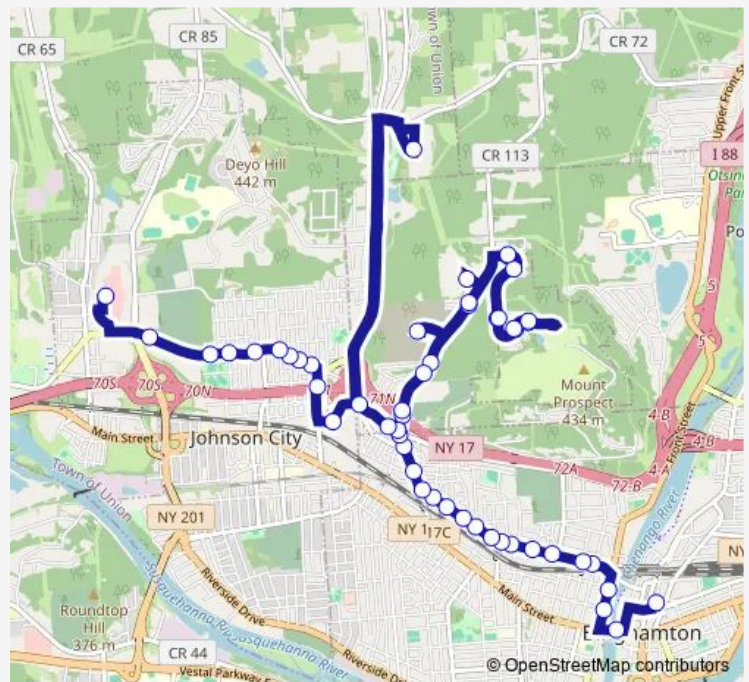

Bus 7 Clinton St

[Go to website](#)

Direction
 Oakdale Mall/Oakdale Pizza — BC Junction
 29 stops
[Open route schedule](#)

- Oakdale Mall/Oakdale Pizza
- Career and Community Services Center
- Harry L/ Shopping Plaza
- Harry L / Northside Park
- Harry L / N Harrison
- Harry L & N Broad
- Harry L / Jay
- Harry L /Myrtle
- Harry L /Lester
- Harry L / Virginia
- Harry L / Airport
- Gannett / Pavillion
- Prospect / Columbus
- Prospect / Glenwood
- Glenwood/Downs
- Glenwood /Miles
- Glenwood /Belknap
- Clinton / Glenwood
- Clinton / Wilson
- Clinton / Holland
- Clinton / Jarvis

Route schedule

Oakdale Mall/Oakdale Pizza — BC Junction

Monday	06:00-20:35
Tuesday	06:00-20:35
Wednesday	06:00-20:35
Thursday	06:00-20:35
Friday	06:00-20:35
Saturday	07:30-17:30
Sunday	10:30-16:30

Route info

Direction: Oakdale Mall/Oakdale Pizza
 Stops: 29
 Trip Duration: 0 hour 30 min

7 — Clinton St

Clinton / Charles

Clinton / Crandall St

Clinton / Titchner

Clinton / Murray St

Clinton / Oak St

Clinton / Front St

Saturday —

Sunday —

Route info

Direction: Oakdale Mall/Oakdale Pizza

Stops: 29

Trip Duration: 0 hour 30 min

Clinton / Murray St

Clinton / Oak St