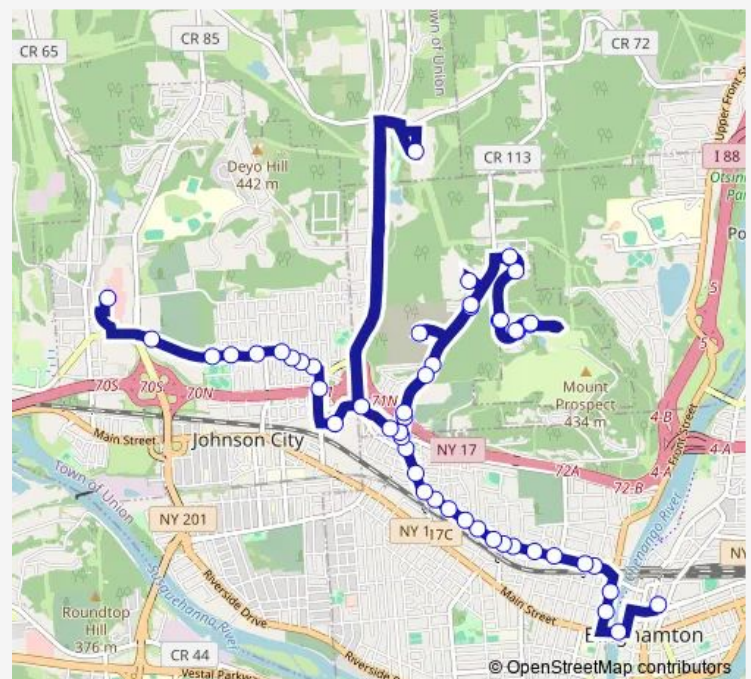

Harry L / Airport

Gannett / Pavillion

Prospect / Columbus

Prospect / Glenwood

Glenwood/Downs

Glenwood /Miles

Glenwood /Belknap

Clinton / Glenwood

Clinton / Wilson

Clinton / Holland

Clinton / Jarvis

Route schedule

Oakdale Mall/Oakdale Pizza — BC Junction

Monday	06:00-20:35
Tuesday	06:00-20:35
Wednesday	06:00-20:35
Thursday	06:00-20:35
Friday	06:00-20:35
Saturday	07:30-17:30
Sunday	10:30-16:30

Route info

Direction: Oakdale Mall/Oakdale Pizza

Stops: 29

Trip Duration: 0 hour 30 min

7 — Clinton St

Clinton / Charles

Clinton / Crandall St

Clinton / Titchner

Saturday —

Sunday —

Route info

Direction: Oakdale Mall/Oakdale Pizza

Stops: 29

Trip Duration: 0 hour 30 min

Clinton / Murray St

Clinton / Oak St