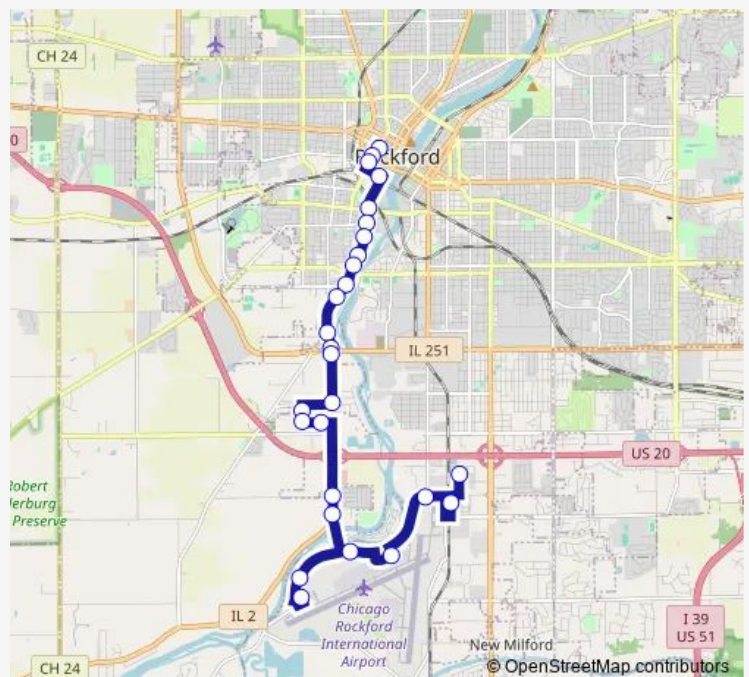

S Main Morgan-SEC-Inbound

Cedar Court

Winnebago Green-SEC-Inbound

Downtown Transfer Center Berth F

Route schedule

Assembly PCI-E-Inbound — Downtown Transfer Center Berth F

Monday —

Tuesday —

Wednesday —

Thursday —

Friday —

Saturday —

Sunday 05:45-17:45

Route info

Direction: Assembly PCI-E-Inbound

Stops: 21

Trip Duration: 0 hour 25 min

7 — South Main

Direction

Assembly PCI-E-Inbound — Downtown Transfer Center

21 stops

[Open route schedule](#)

Assembly PCI-E-Inbound

Research Pkwy Pyramid Plastics-N-Inbound

Route info

Direction: Downtown Transfer Center

Stops: 27

Trip Duration: 0 hour 27 min

6th St & 40th Ave

Assembly PCI-E-Inbound

Direction

Assembly PCI-E-Inbound — Downtown Transfer Center Berth H