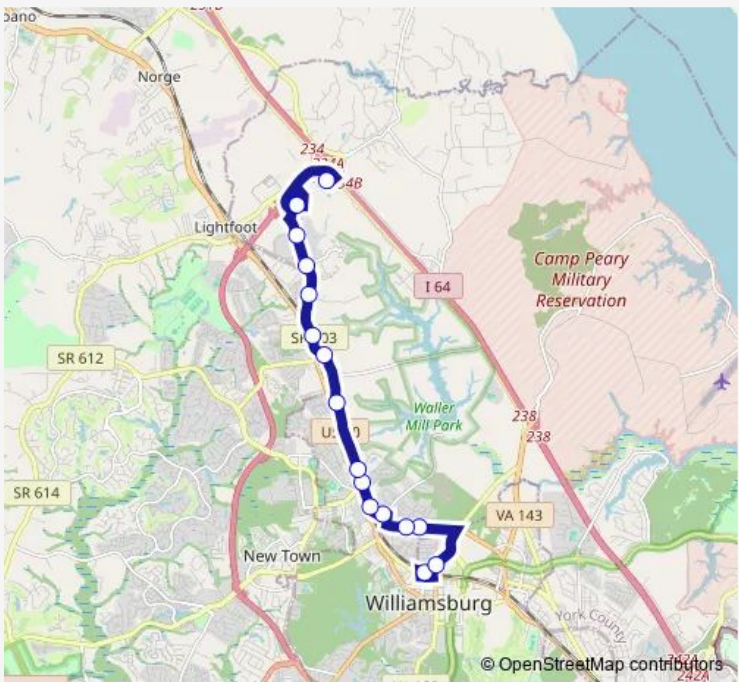

Bus 7 Mooretown

[Go to website](#)

Direction
 N Boundary St at Williamsburg Tc — E Rochambeau Dr at Wal-Mart

16 stops

[Open route schedule](#)

- N Boundary St at Williamsburg Tc
- N Henry St at Highland Park
- Bypass Rd at Homewood Suites
- Bypass Rd at Comfort Inn
- Mooretown Rd at Kingsgate Shops
- Mooretown Rd at Embassy Suites
- Mooretown Rd at Reserve Way
- Mooretown Rd at Governors Green
- Mooretown Rd at Anvil Campground
- Mooretown Rd at Ewell Rd 1
- Mooretown Rd at Ewell Rd 2
- Mooretown Rd at Old Taylor Rd
- Mooretown Rd at Bulifants Blvd
- Mooretown Rd at Marketcenter
- E Rochambeau Dr at Great Wolf Lodge
- E Rochambeau Dr at Wal-Mart

Route schedule

N Boundary St at Williamsburg Tc — E Rochambeau Dr at Wal-Mart

Monday	06:00-20:00
Tuesday	06:00-20:00
Wednesday	06:00-20:00
Thursday	06:00-20:00
Friday	06:00-20:00
Saturday	06:00-20:00
Sunday	08:00-17:00

Route info

Direction: N Boundary St at Williamsburg Tc

Stops: 16

Trip Duration: 0 hour 26 min

Direction

E Rochambeau Dr at Wal-Mart — N Boundary St at Williamsburg Tc

17 stops

[Open route schedule](#)

N Boundary St at Williamsburg Tc

Route schedule

E Rochambeau Dr at Wal-Mart — N Boundary St at Williamsburg Tc

Monday 06:30-20:30

Tuesday 06:30-20:30

Wednesday 06:30-20:30

Thursday 06:30-20:30

Friday 06:30-20:30