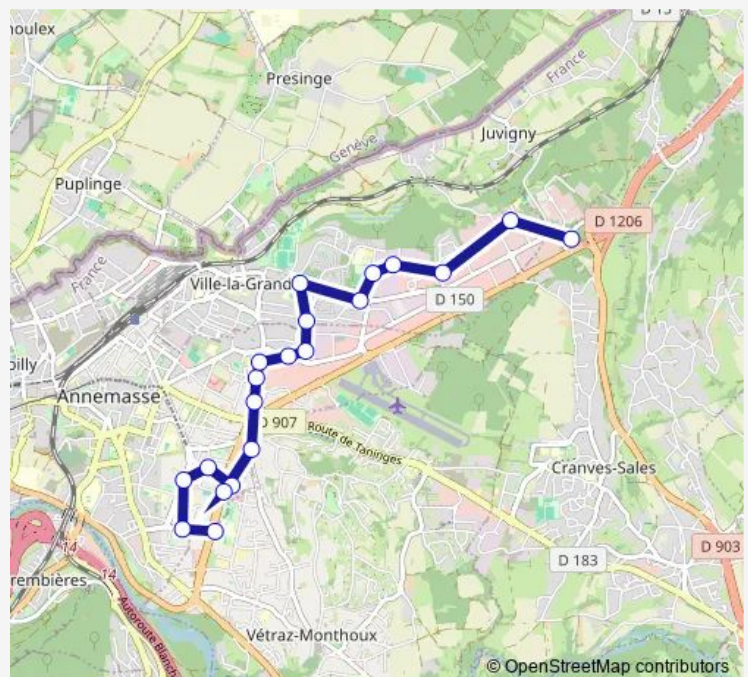

Route schedule

Cranves-Sales, Altéa P+R — Vétraz-Monthoux, J. Monnet P+R

Monday 06:30-19:00

Tuesday 06:30-19:00

Wednesday 06:30-19:00

Thursday 06:30-19:00

Friday 06:30-19:00

Saturday 06:30-19:00

Sunday —

Route info

Direction: Cranves-Sales, Altéa P+R

Stops: 20

Trip Duration: 0 hour 21 min

Direction

Vétraz-Monthoux, J. Monnet P+R — Cranves-Sales, Altéa P+R

20 stops

Tuesday 07:00-19:35

Wednesday 07:00-19:35

Thursday 07:00-19:35

Friday 07:00-19:35

Saturday 07:00-19:30

Sunday —

Route info

Direction: Vétraz-Monthoux, J. Monnet P+R

Friday 16:00

Saturday 16:00

Sunday —

Route info

Direction: Cranves-Sales, Altéa P+R

Stops: 20

Trip Duration: 0 hour 22 min

7 Bus time schedules and route maps are available in an offline PDF at busmaps.com. Use the busmaps.com website to see live bus times, train schedule or subway schedule, and step-by-step directions for all public transit in Geneva