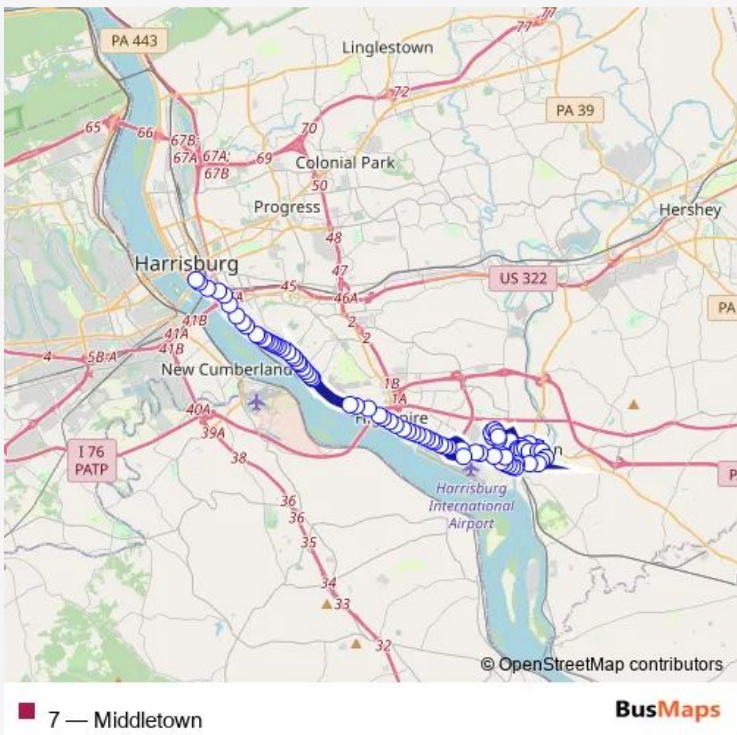

Bus 7 Middletown

[Go to website](#)

Direction
 Mid-Town Plaza @ Giant — Market Square Transfer Center
 78 stops
[Open route schedule](#)

- Mid-Town Plaza @ Giant
- E Main & Race St
- E Main St & N Pine St
- N Spring St opp. Nittany Place Apts
- Penn State - Olmsted Dr & O St
- Penn State Harrisburg - Stop A
- Penn State Harrisburg - Stop B
- Penn State Harrisburg - Stop C
- Penn State Harrisburg - Stop D
- Penn State - Olmsted Dr opp. Wharton Ave
- N Union St & Main St
- N Union St & Water St
- E Water St & N Pine St
- E Water St & Spruce St
- Conewago St & N Race St
- Conewago St & Adelia St
- Pineford Dr & Hoffer St
- Pineford Dr opp. Hemlock Hall
- Pineford Dr opp. Kenwood Building
- Adelia St & Pineford Dr
- E Emaus St & Race St

Route schedule
 Mid-Town Plaza @ Giant — Market Square Transfer Center

Monday	04:55-20:30
Tuesday	04:55-20:30
Wednesday	04:55-20:30
Thursday	04:55-20:30
Friday	04:55-20:30
Saturday	08:00-20:00
Sunday	—

Route info
 Direction: Mid-Town Plaza @ Giant
 Stops: 78
 Trip Duration: 0 hour 51 min

S Union St opp. Brown St

S Union St & Ann St

Ann St & S Catherine St

Ann St & S Wood St

Ann St & S Lawrence St

Ann St & Grant St