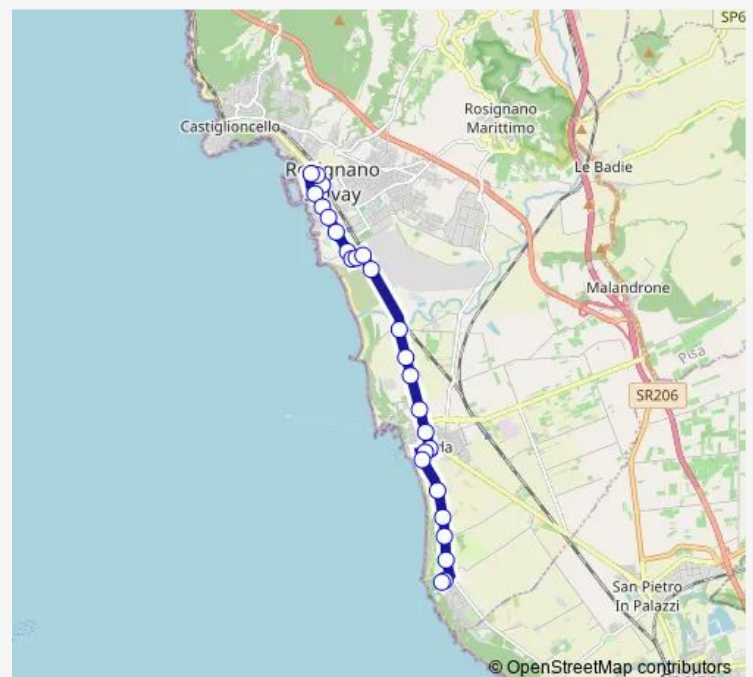

V. Aurelia Az. Agricola Biricoccole

Localit Fanfani

V. Bachelet, V. Saracine

Route schedule

Piazzale Scuole Dante — Vada Capolinea

Monday 13:00

Tuesday 13:00

Wednesday 13:00

Thursday 13:00

Friday 13:00

Saturday 13:00

Sunday —

Route info

Direction: Piazzale Scuole Dante

Stops: 37

Trip Duration: 0 hour 21 min

7 — Rosignano Solvay - Vada - Mazzanta

V. Telesio, V. Del Porto

V. Telesio 15

V. Telesio Faro

V. Bandiera Edicola Df

V. Xx Giugno Asilo Ciari

Vada Centro - Ordigno

V. Divisione Garibaldi, V. Aurelia