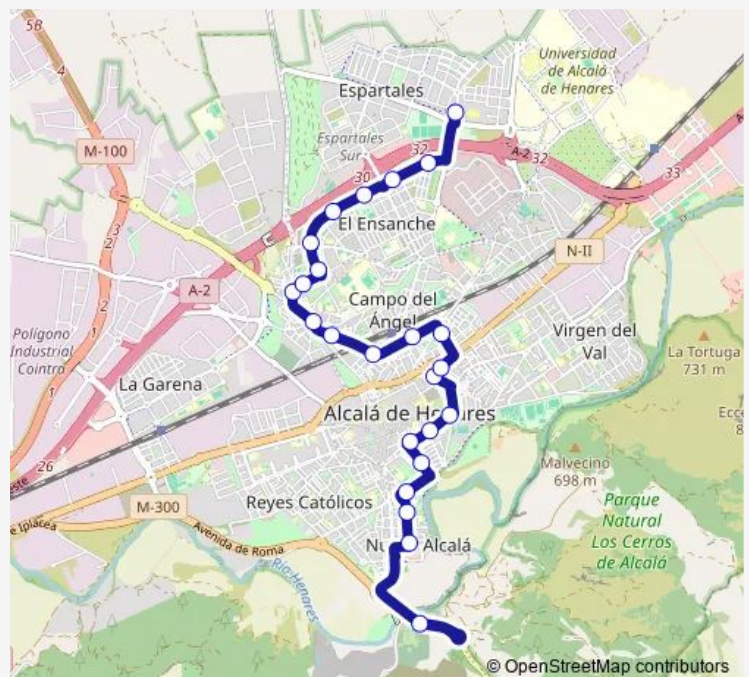

Route schedule

AV.JESUITAS-RESIDENCIA DE MAYORES —
CTRA.M300-CEMENTERIO JARDÍN

Monday	—
Tuesday	—
Wednesday	—
Thursday	—
Friday	—
Saturday	07:15-16:45
Sunday	07:15-16:45

Route info

Direction: AV.JESUITAS-RESIDENCIA DE MAYORES

Stops: 26

Trip Duration: 0 hour 45 min

RONDA HENARES-GRAN CANAL

RONDA FISCAL-PºLAS MORERAS

PºPASTRANA-RÍO TORCÓN

PºPASTRANA-ENTREPEÑAS

CTRA.M300-CEMENTERIO JARDÍN

Direction

Route schedule

AV.JESUITAS-RESIDENCIA DE MAYORES — RÍO
MANZANARES-RÍO TORCÓN

Monday	03:50-22:00
Tuesday	03:50-22:00
Wednesday	03:50-22:00
Thursday	03:50-22:00
Friday	03:50-22:00
Saturday	03:50-22:00
Sunday	05:00-20:45

Route info

Direction: AV.JESUITAS-RESIDENCIA DE MAYORES

Stops: 27

Trip Duration: 0 hour 30 min

PºPASTRANA-ENTREPEÑAS

RÍO MANZANARES-ENTREPEÑAS

RÍO MANZANARES-RÍO TORCÓN

7 Bus time schedules and route maps are available in an offline PDF at busmaps.com. Use the busmaps.com website to see live bus times, train schedule or subway schedule, and step-by-step directions for all public transit in Alcala de Henares