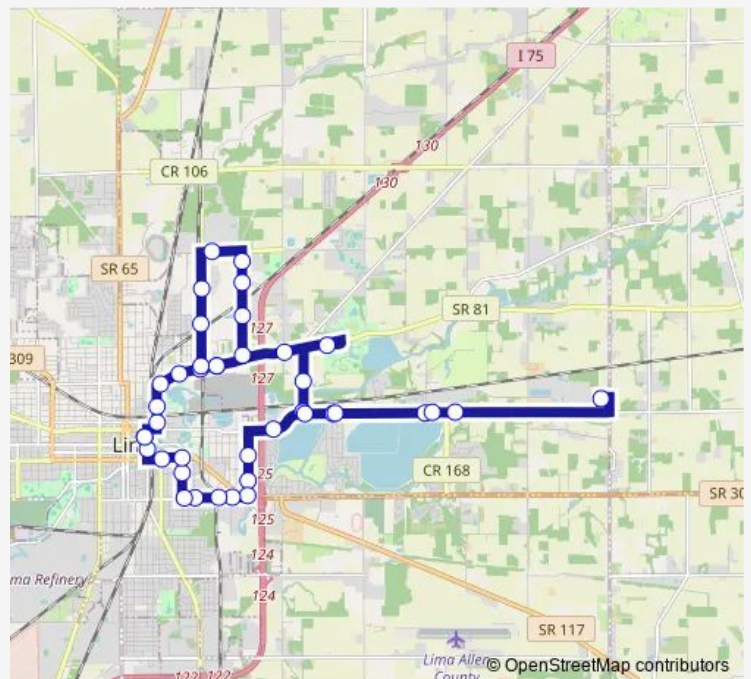

Bus 7 North East

[Go to website](#)

Direction
 Lima Terminal (High Street) — Lima Terminal (High Street)
 40 stops
[Open route schedule](#)

Lima Terminal (High Street)

Jackson and Wayne

Jackson and Mckibben St

Roush and Reservoir

Kingswood Dr and Reservoir

Route schedule

Lima Terminal (High Street) — Lima Terminal (High Street)

Monday 05:20-18:20

Tuesday 05:20-18:20

Wednesday 05:20-18:20

Thursday 05:20-18:20

Friday 05:20-18:20

Saturday —

Sunday —

Route info

Direction: Lima Terminal (High Street)

Stops: 40

Trip Duration: 0 hour 55 min

7 — North East

Fetter and Reservoir

P&G Cool Rd.

P&G Reservoir Road Gate 4

P&G Reservoir Rd. Gate 1

Reservoir and Ridge Crest Circle

Reservoir and Roush

Nelsons Packaging

Leonard and Elm