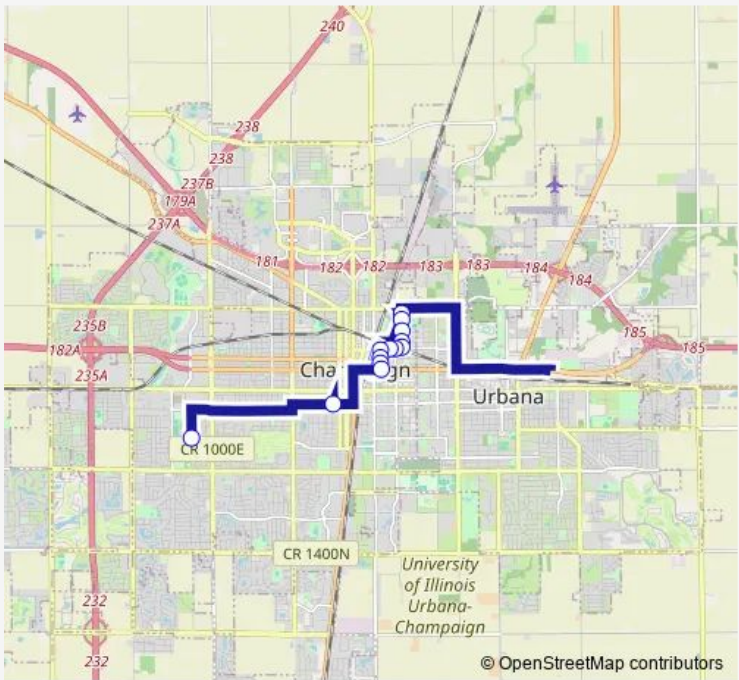

Bus 7 Grey W Alternate

[Go to website](#)

Direction
 Fifth & Beardsley (NW Corner) — Jefferson Middle School
 13 stops
[Open route schedule](#)

- Fifth & Beardsley (NW Corner)
- Fifth & Eureka (NW Corner)
- Fifth & Grove (NW Corner)
- Fifth & Columbia (NW Corner)
- Fifth & Washington (NW Corner)
- Washington & Fourth (NE Corner)
- Washington & Phillips (Ne)
- Washington & Second (SW Far Side)
- Second & Church (NW Corner)
- Second & Park (NW Corner)
- University & Second (NW Corner)
- Edison Middle School
- Jefferson Middle School

Route schedule
 Fifth & Beardsley (NW Corner) — Jefferson Middle School

Monday	07:05
Tuesday	07:05
Wednesday	07:05
Thursday	07:05
Friday	07:05
Saturday	—
Sunday	—

Route info
 Direction: Fifth & Beardsley (NW Corner)
 Stops: 13
 Trip Duration: 0 hour 25 min

Direction

Fifth & Beardsley (NW Corner) — Crescent & William (West Side)

13 stops

[Open route schedule](#)

Fifth & Beardsley (NW Corner)

Fifth & Eureka (NW Corner)

Fifth & Grove (NW Corner)

Fifth & Columbia (NW Corner)

Friday 07:35

Saturday —

Sunday —

Route info

Direction: Fifth & Beardsley (NW Corner)

Stops: 13

Trip Duration: 0 hour 20 min

7 Bus time schedules and route maps are available in an offline PDF at busmaps.com. Use the busmaps.com website to see live bus times, train schedule or subway schedule, and step-by-step directions for all public transit in Urbana