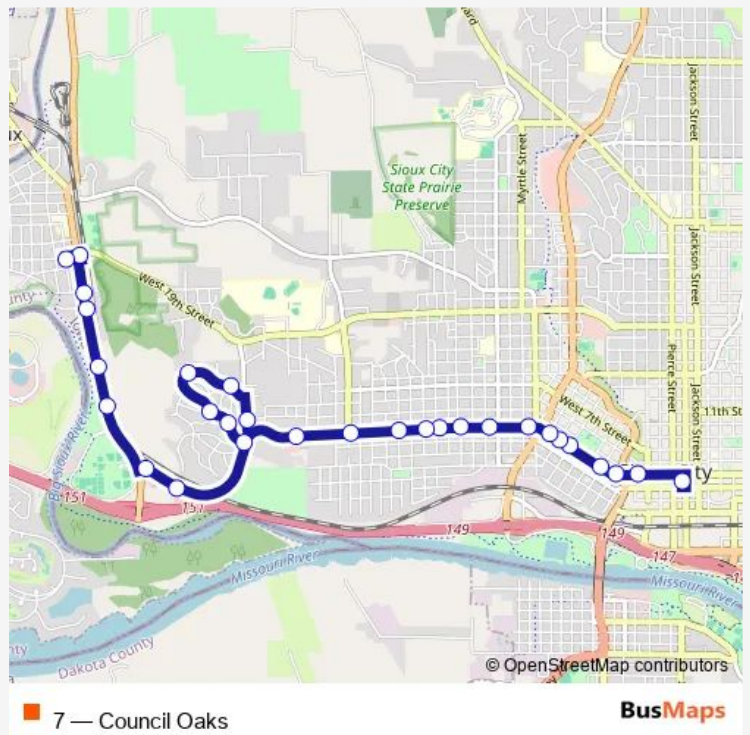

Bus 7 Council Oaks

[Go to website](#)

Direction
 MLK Transportation Center — Paul Ave & Nash St
 29 stops
[Open route schedule](#)

- MLK Transportation Center
- Water St & 6th St
- W 4th St & Perry St
- W 4th St & Bluff St
- W 4th St & Sioux St
- W 4th St & Cook St
- W 4th St & Omaha St - Siouxland Center for Active Generations
- W 4th St & Myrtle St
- W 4th St & George St
- W 4th St & West St
- W 4th St & Helmer St
- West 4th St. & Turner St
- West 4th St & Collins St
- West 4th St & Casselman St
- West 4th St Goodwill
- Burton St & West 5th St
- Fieldcrest Dr - Woodbury Heights Apts
- Fieldcrest Dr & California St - Westwood Nursing Home
- Fieldcrest Dr & Essex St
- Fieldcrest Dr & Ascot St
- Fieldcrest Dr & W 4th St

Route schedule
 MLK Transportation Center — Paul Ave & Nash St

Monday	06:30-17:30
Tuesday	06:30-17:30
Wednesday	06:30-17:30
Thursday	06:30-17:30
Friday	06:30-17:30
Saturday	07:30-17:30
Sunday	—

Route info
 Direction: MLK Transportation Center
 Stops: 29
 Trip Duration: 0 hour 27 min

War Eagle Dr - Fareway Foods

Unity Point and Casey's

Riverside Blvd. & Riverside Pool

Riverside Blvd. & Sve Dr./Shore Acres Ct

Riverside Blvd & Bruner Ave

Riverside Blvd. & Florence St.

W 19th St & Riverside Blvd

Paul Ave & Nash St

Direction

Paul Ave & Nash St — MLK Transportation Center

25 stops

[Open route schedule](#)

Paul Ave & Nash St

Riverside Blvd & Florence St

Riverside Blvd & Bruner Ave