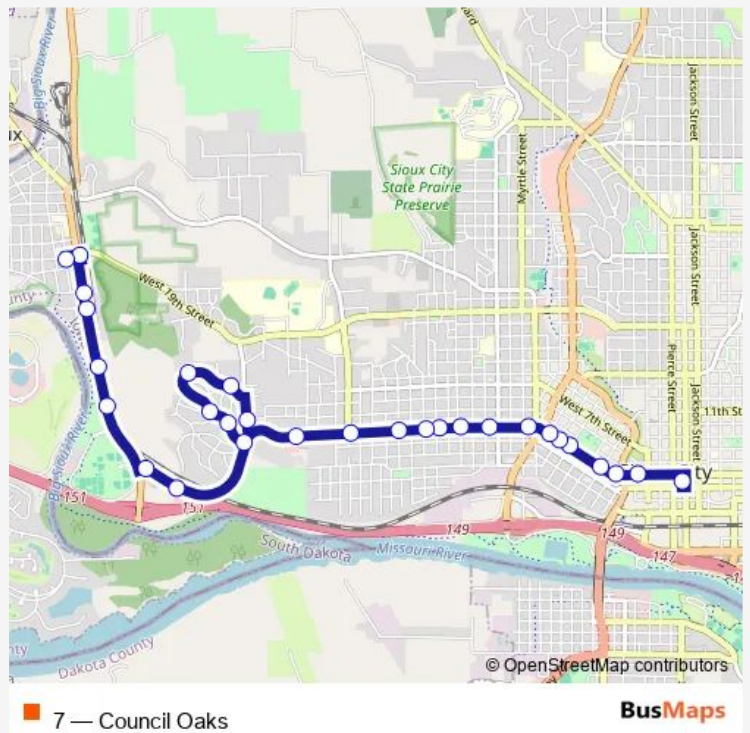

Bus 7 Council Oaks

[Go to website](#)

Direction
 MLK Transportation Center — Paul Ave & Nash St
 29 stops
[Open route schedule](#)

- MLK Transportation Center
- Water St & 6th St
- W 4th St & Perry St
- W 4th St & Bluff St
- W 4th St & Sioux St
- W 4th St & Cook St
- W 4th St & Omaha St - Siouxland Center for Active Generations
- W 4th St & Myrtle St
- W 4th St & George St
- W 4th St & West St
- W 4th St & Helmer St
- West 4th St. & Turner St
- West 4th St & Collins St
- West 4th St & Casselman St
- West 4th St Goodwill
- Burton St & West 5th St
- Fieldcrest Dr - Woodbury Heights Apts
- Fieldcrest Dr & California St - Westwood Nursing Home
- Fieldcrest Dr & Essex St
- Fieldcrest Dr & Ascot St
- Fieldcrest Dr & W 4th St

Route schedule
 MLK Transportation Center — Paul Ave & Nash St

Monday	06:30-17:30
Tuesday	06:30-17:30
Wednesday	06:30-17:30
Thursday	06:30-17:30
Friday	06:30-17:30
Saturday	07:30-17:30
Sunday	—

Route info
 Direction: MLK Transportation Center
 Stops: 29
 Trip Duration: 0 hour 27 min

War Eagle Dr - Fareway Foods

Unity Point and Casey's

Riverside Blvd. & Riverside Pool

Riverside Blvd. & Sve Dr./Shore Acres Ct

Riverside Blvd & Bruner Ave

Riverside Blvd. & Florence St.

W 19th St & Riverside Blvd

Paul Ave & Nash St

Direction

Paul Ave & Nash St — MLK Transportation Center

25 stops

[Open route schedule](#)

Paul Ave & Nash St

Riverside Blvd & Florence St

Riverside Blvd & Bruner Ave