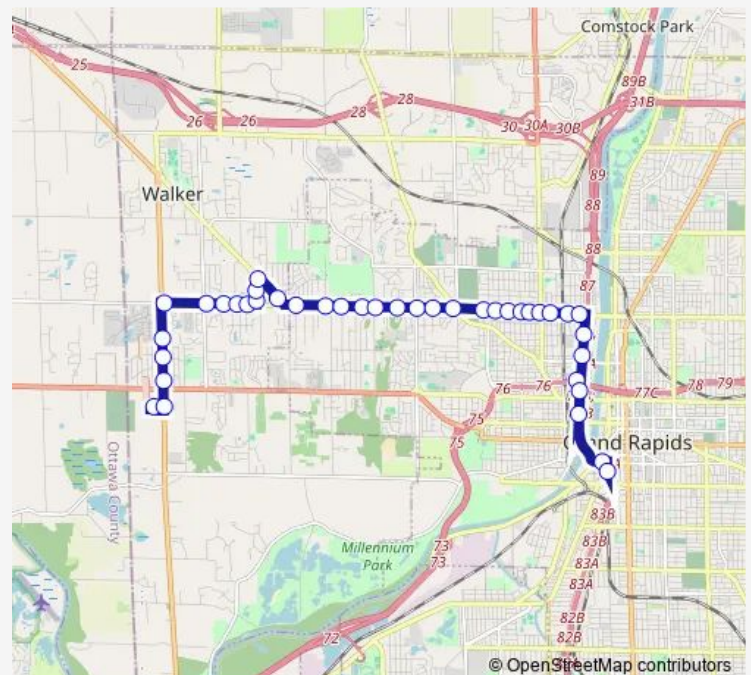

### Direction

Rapid Central Station — Meijer - Standale

40 stops

[Open route schedule](#)

Rapid Central Station

Oakes/Cesar Chavez (Wb)

Scribner/Pearl (Nb)

Scribner/Bridge (Nb)

### Route schedule

Rapid Central Station — Meijer - Standale

Monday 05:44-20:50

Tuesday 05:44-20:50

Wednesday 05:44-20:50

Thursday 05:44-20:50

Friday 05:44-20:50

Saturday —

### Route info

Direction: Rapid Central Station

Stops: 40

Trip Duration: 0 hour 31 min

7 — West Leonard

Leonard/Oakleigh (Wb)

Leonard/Divot (Wb)

Leonard/Collindale (Wb)

**Direction**

Rapid Central Station — Meijer - Standale

38 stops

[Open route schedule](#)

Rapid Central Station

Oakes/Cesar Chavez (Wb)

Scribner/Pearl (Nb)

Scribner/Bridge (Nb)