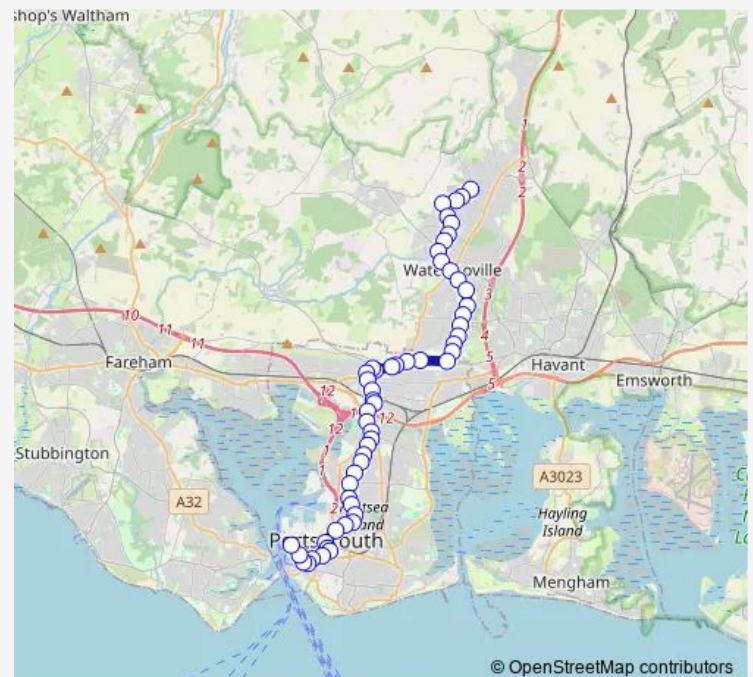

### Route schedule

Blackbird Close — The Hard Interchange

Monday 04:15-23:09

Tuesday 04:15-23:09

Wednesday 04:15-23:09

Thursday 04:15-23:09

Friday 00:39-23:39

Saturday 00:39-23:39

### Route info

Direction: Blackbird Close

Stops: 56

Trip Duration: 0 hour 54 min

7 — City Centre - Wecock Farm

The George

Cliffdale Gardens

Chalkridge Road